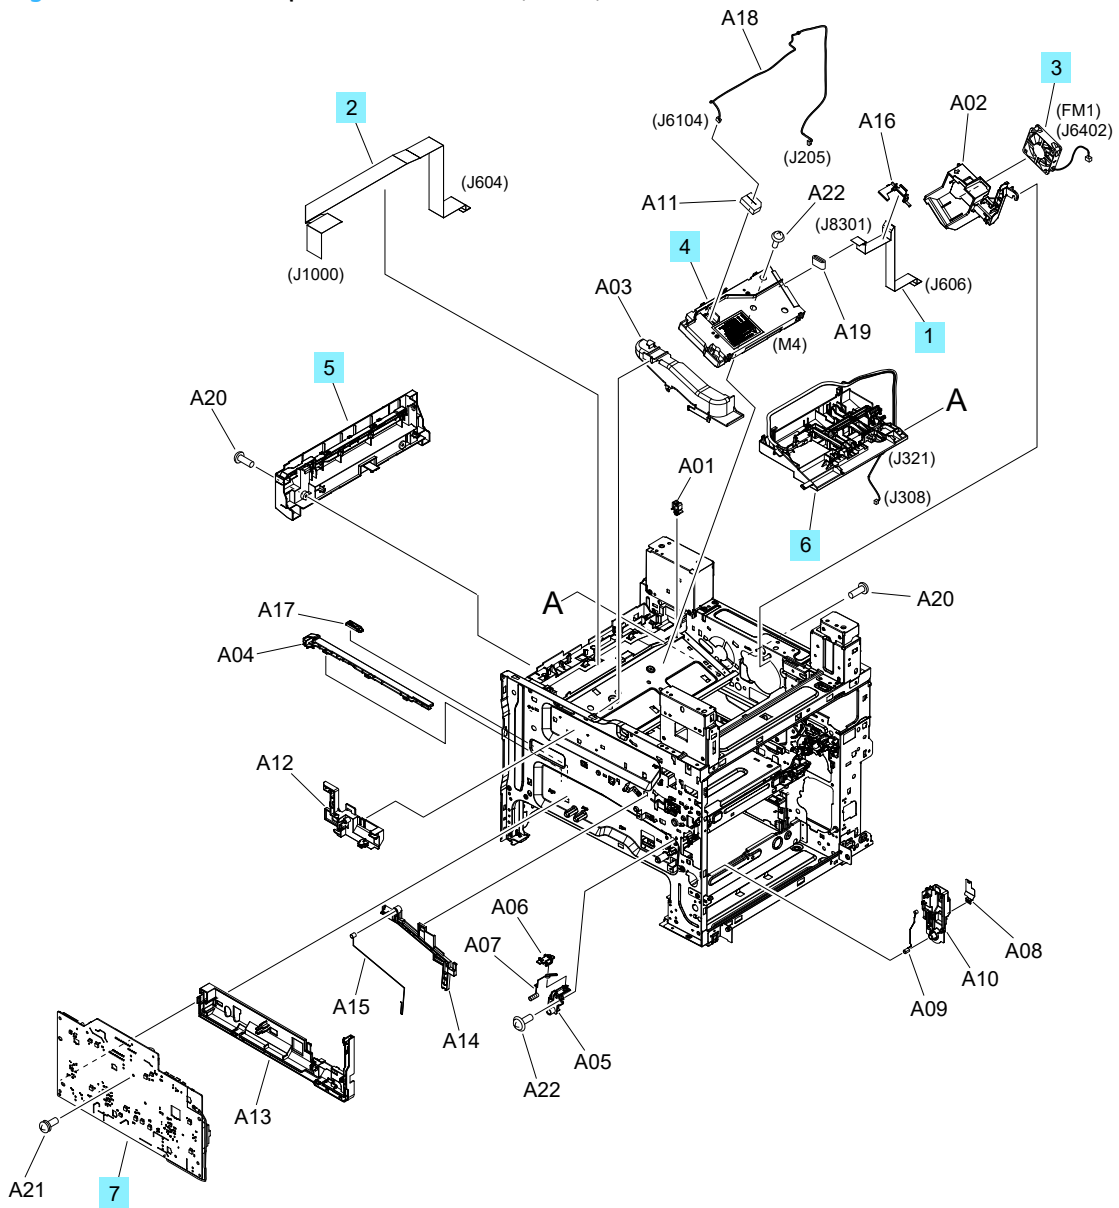

Parts and diagrams: Internal components (M631, M632, M633)

Internal components 1 of 5 (M631, M632, M633)

Figure 2-10 Internal components 1 of 5 (M631, M632, M633)

Table 2-13 Internal components 1 of 5 (M631, M632, M633)

Ref	Description	Part number	Qty
1	Cable, FFC, Laser	RK2-8392-000CN	1
2	Cable, FFC HVT	RK2-8394-000CN	1
3	Fan (FM1)	RK2-8946-000CN	1
4	Laser Scanner Assy	RM2-0906-000CN	1
5	Inner Cover Assy	RM2-1323-000CN	1
6	Laser Shutter Holder Assy	RM2-6755-000CN	1
7	HVPS	RM2-9337-000CN	1