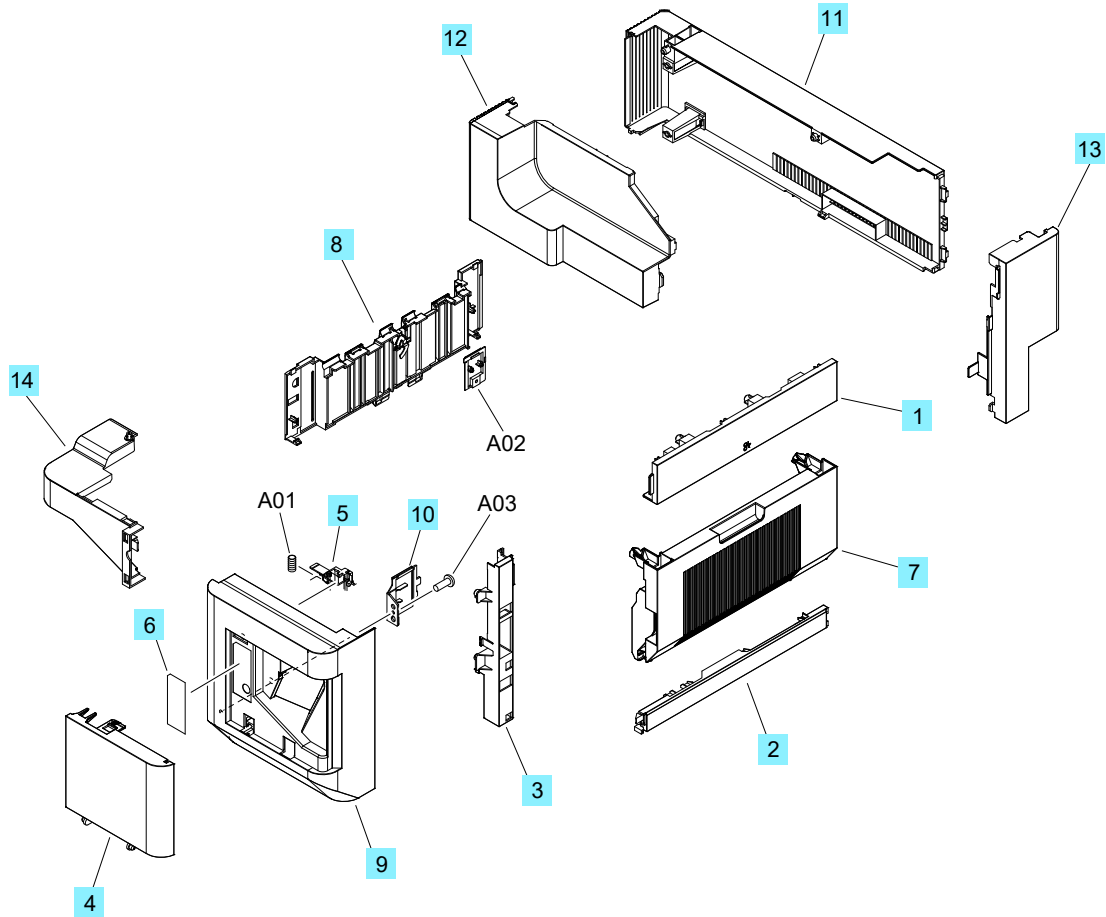

Parts and diagrams: Staple stacker/Multi Bin Mailbox (M631, M632, M633)

Staple stacker/Multi Bin Mailbox covers (M631, M632, M633)

Figure 2-34 Staple stacker/Multi Bin Mailbox covers (M631, M632, M633)

Table 2-37 Staple stacker/Multi Bin Mailbox covers (M631, M632, M633)

Ref	Description	Part number	Qty
1	Cover, Right Upper	RC4-9438-000CN	1
2	Cover, Right Lower	RC4-9439-000CN	1
3	Cover, Stapler Rear	RC4-9446-000CN	1
4	Door, Staple	RC4-9575-000CN	1
5	Arm, Staple Door Lock	RC4-9576-000CN	1
6	Label, Staple Exchange OPE	RU7-8831-000CN	1
7	Right Door Assy	RM2-1038-000CN	1
8	Stacking Wall	RM2-1057-000CN	1
9	Cover, Staple	RC4-9582-000CN	1
10	Cover, Right Front	RC4-9586-000CN	1
11	Cover, Rear Upper	RC4-9579-000CN	1
12	Cover, Inner Rear	RC4-9580-000CN	1
13	Cover, Corner Rear	RC4-9581-000CN	1
14	Cover, Jog Front	RC4-9589-000CN	1