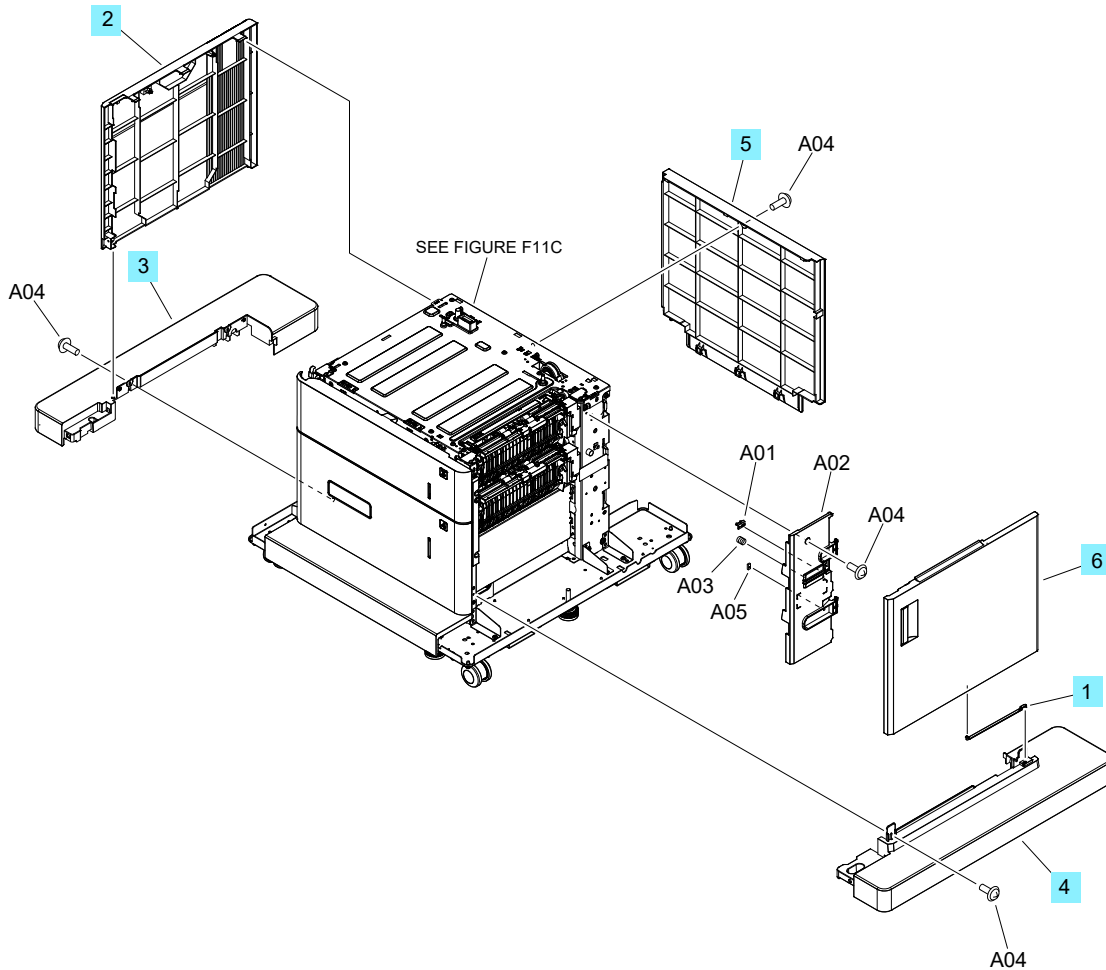

Parts and diagrams: 2,550 Sheet feeder stand (HCI) (M631, M632, M633)

2,550 Sheet feeder stand covers (M631, M632, M633)

Figure 2-27 2,550 Sheet feeder stand covers (M631, M632, M633)

Table 2-30 2,550 Sheet feeder stand covers (M631, M632, M633)

Ref	Description	Part number	Qty
1	Link, Door Right	RC4-1778-000CN	1
2	Cover, Left	RC4-8941-000CN	1
3	Cover, Left Lower	RC4-8942-000CN	1
4	Cover, Right Lower	RC4-8943-000CN	1
5	Cover, Rear	RC4-8954-000CN	1
6	Right Door Assy	RM2-0939-000CN	1