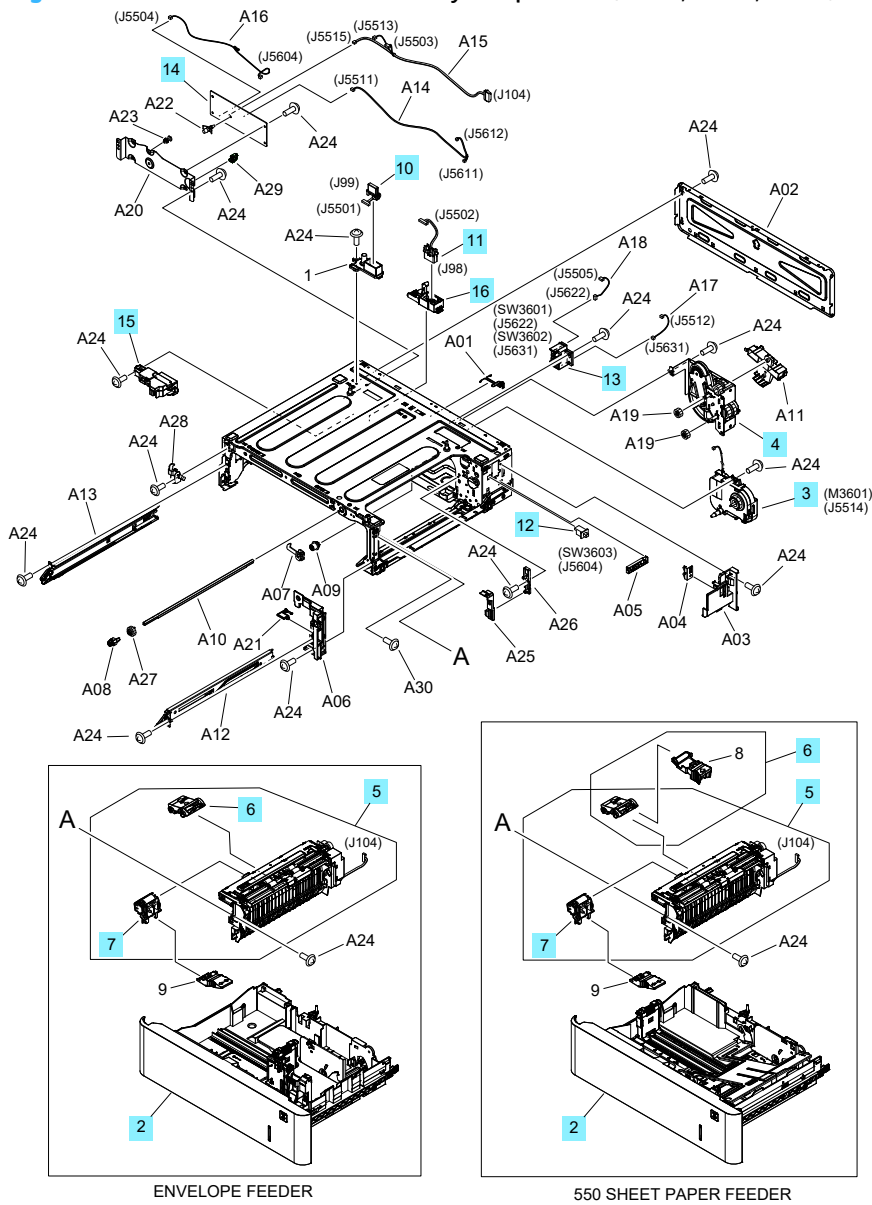

550 Sheet Feeder main body components (M631, M632, M633)

Figure 2-18 550 Sheet Feeder main body components (M631, M632, M633)

Table 2-21 550 Sheet Feeder main body components (M631, M632, M633)

Ref	Description	Part number	Qty
1	Holder, Drawer Connector	RC4-8914-000CN	1
2	Cassette	RM2-0889-000CN	1
3	Lifter Drive Assy (M3601)	RM2-0895-000CN	1
4	Feeder Drive Assy	RM2-0875-000CN	1
5	Paper Pickup Assy	RM2-0892-000CN	1
6	Tray 2-x Roller Kit	J8J70-67904	1
7	Tray 2-x Roller Kit	J8J70-67904	1
10	Option Upper Cable Assy	RM2-8880-000CN	1
11	Option Lower Cable Assy	RM2-8881-000CN	1
12	Switch, Push (SW3603)	WC2-5803-000CN	1
13	Size Sensor Assy (SW3601/SW3602)	RM2-0857-000CN	1
14	Feeder Controller PCA Assy	RM2-8767-000CN	1
15	Auto Close Assy	RM2-0856-000CN	1
16	Holder Drawer	RC4-8393-000CN	1