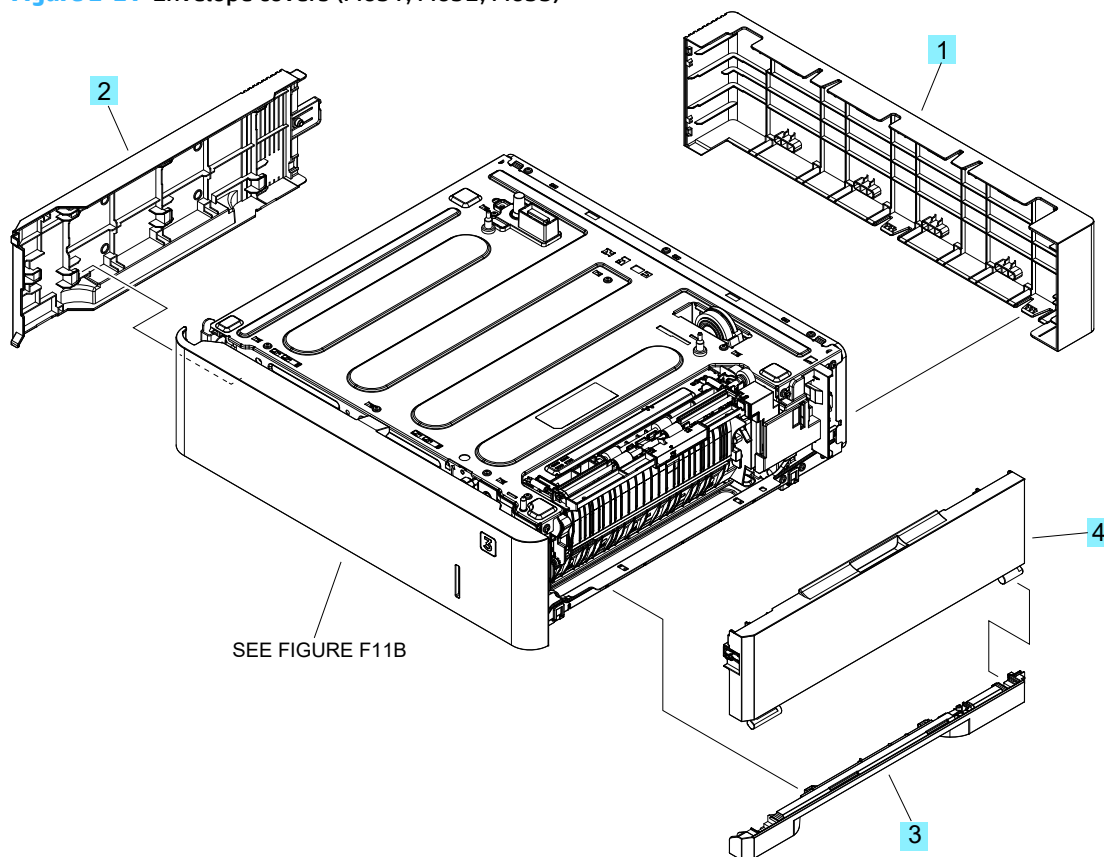

Parts and diagrams: Envelope feeder (M631, M632, M633)

Envelope feeder covers (M631, M632, M633)

Figure 2-21 Envelope covers (M631, M632, M633)

Table 2-24 Envelope covers (M631, M632, M633)

Ref	Description	Part number	Qty
1	Cover, Rear	RC4-8684-000CN	1
2	Cover, Left	RC4-8685-000CN	1
3	Cover, Right Lower	RC4-8686-000CN	1
4	Right Door Assy	RM2-0891-000CN	1