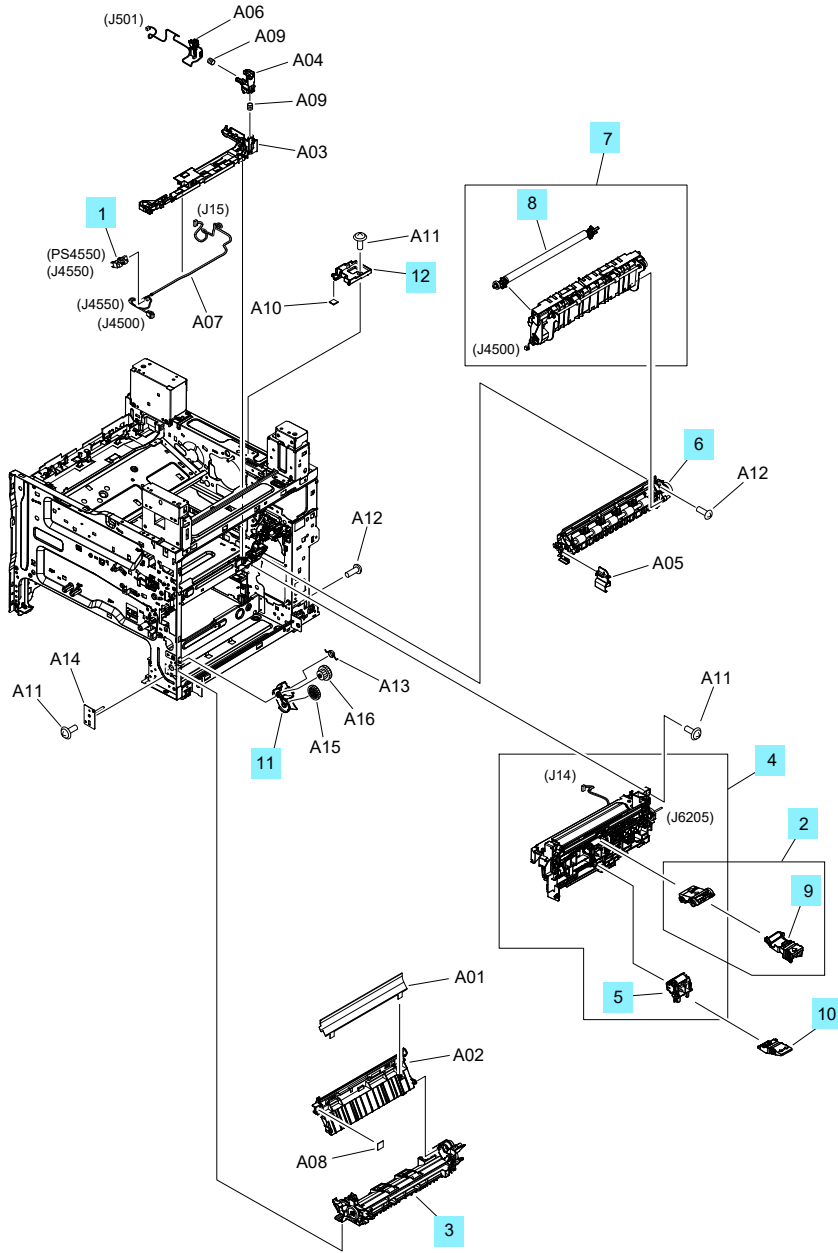

# Internal components 3 of 5 (M631, M632, M633)

Figure 2-12 Internal components 3 of 5 (M631, M632, M633)

**Table 2-15 Internal components 3 of 5 (M631, M632, M633)**

<b>Ref</b>	<b>Description</b>	<b>Part number</b>	<b>Qty</b>
1	Photo Interrupter (PS4550)	WG8-5935-000CN	1
2	Tray 2-x Roller Kit	J8J70-67904	1
3	Paper Feed Frame Assy	RM2-0851-000CN	1
4	Paper Pickup Assy	RM2-6795-000CN	1
5	Tray 2-x Roller Kit	J8J70-67904	1
6	Registration Assy	RM2-6774-000CN	1
7	Transfer Assy	RM2-6776-000CN	1
8	Transfer Roller Assy	RM2-6800-000CN	1
9	Tool, Exchange Pickup Roller	RC5-3827-000CN	1
10	Tool, Exchange Roller	RC5-3828-000CN	1
11	Holder, Multipurpose Gear	RC4-8414-000CN	1
12	Cover, NFC	RC4-8549-000CN	1