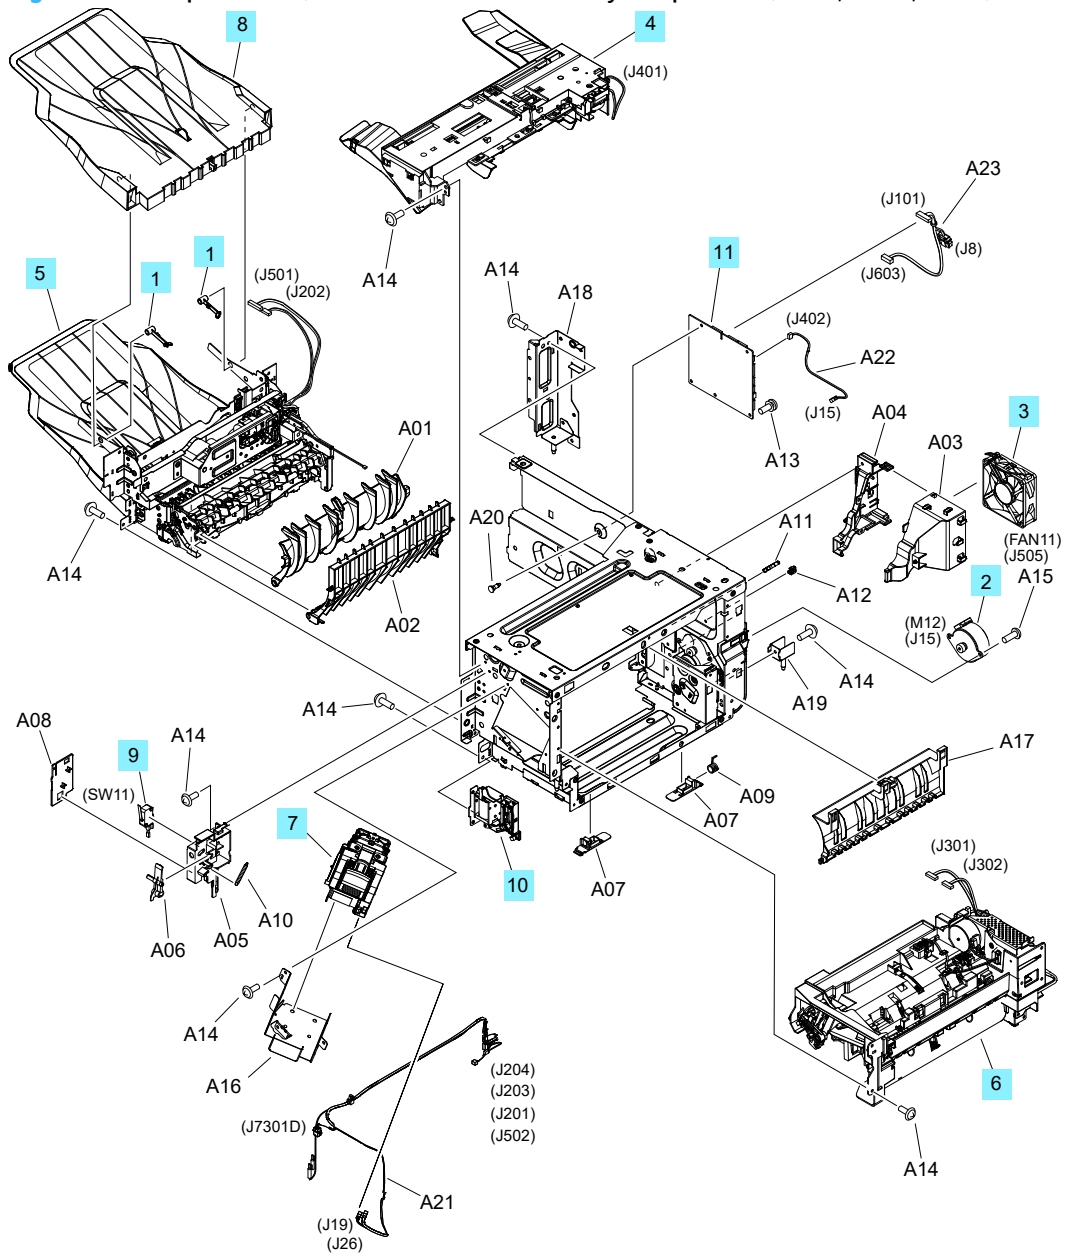

Staple stacker/Multi Bin Mailbox main body components (M631, M632, M633)

Figure 2-35 Staple stacker/Multi Bin Mailbox main body components (M631, M632, M633)

Table 2-38 Staple stacker/Multi Bin Mailbox main body components (M631, M632, M633)

Ref	Description	Part number	Qty
1	Pin, Tray Fixed	RC5-0353-000CN	2
2	Motor, Stepping DC (M12)	RK2-8149-000CN	1
3	Fan (Fan3)	RK2-8153-000CN	1
4	Jog Assy	RM2-1066-000CN	1
5	Lower Paper Feed Assy	RM2-1071-000CN	1
6	Upper Paper Feed Assy	RM2-1067-000CN	1
7	Stapler	RK2-8148-000CN	1
8	Tray Assy	RM2-1196-000CN	1
9	Microswitch (SW11)	WC4-5171-000CN	1
10	Solenoid Assy	RM2-1040-000CN	1
11	Staple Stacker PCA Assy	RM2-8847-000CN	1