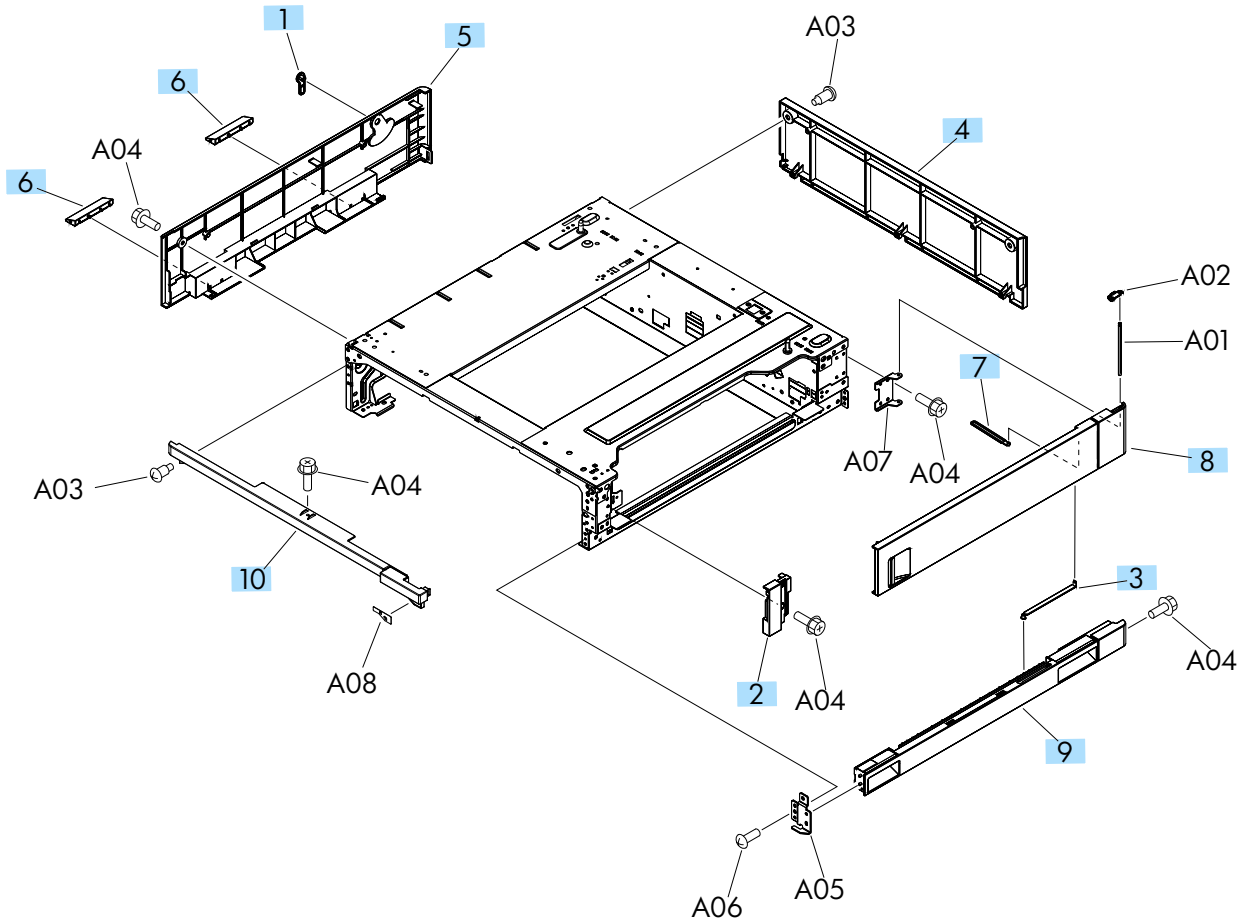

# 500-sheet paper feeder (Tray 4)

## 500-sheet paper feeder (Tray 4) covers

Figure 2-12 500-sheet paper feeder (Tray 4) covers

**Table 2-16 500-sheet paper feeder (Tray 4) covers**

<b>Ref</b>	<b>Description</b>	<b>Part number</b>	<b>Qty</b>
	Optional 500-sheet tray and feeder assembly kit	CF235-67914	1
1	Handle, lock, rear	RC2-9303-000CN	1
2	Cover, right front	RC2-9320-000CN	1
3	Link, right door, lower	RC2-9327-000CN	1
4	Cover, rear	RC2-9330-000CN	1
5	Cover, left	RC2-9331-000CN	1
6	Cover, handle lower	RC2-9332-000CN	2
7	Link, right door, upper	RC2-9335-000CN	1
8	Right door assembly	RM1-6946-000CN	1
9	Right lower cover assembly	RM1-6948-000CN	1
10	Front upper cover assembly	RM1-6949-000CN	1