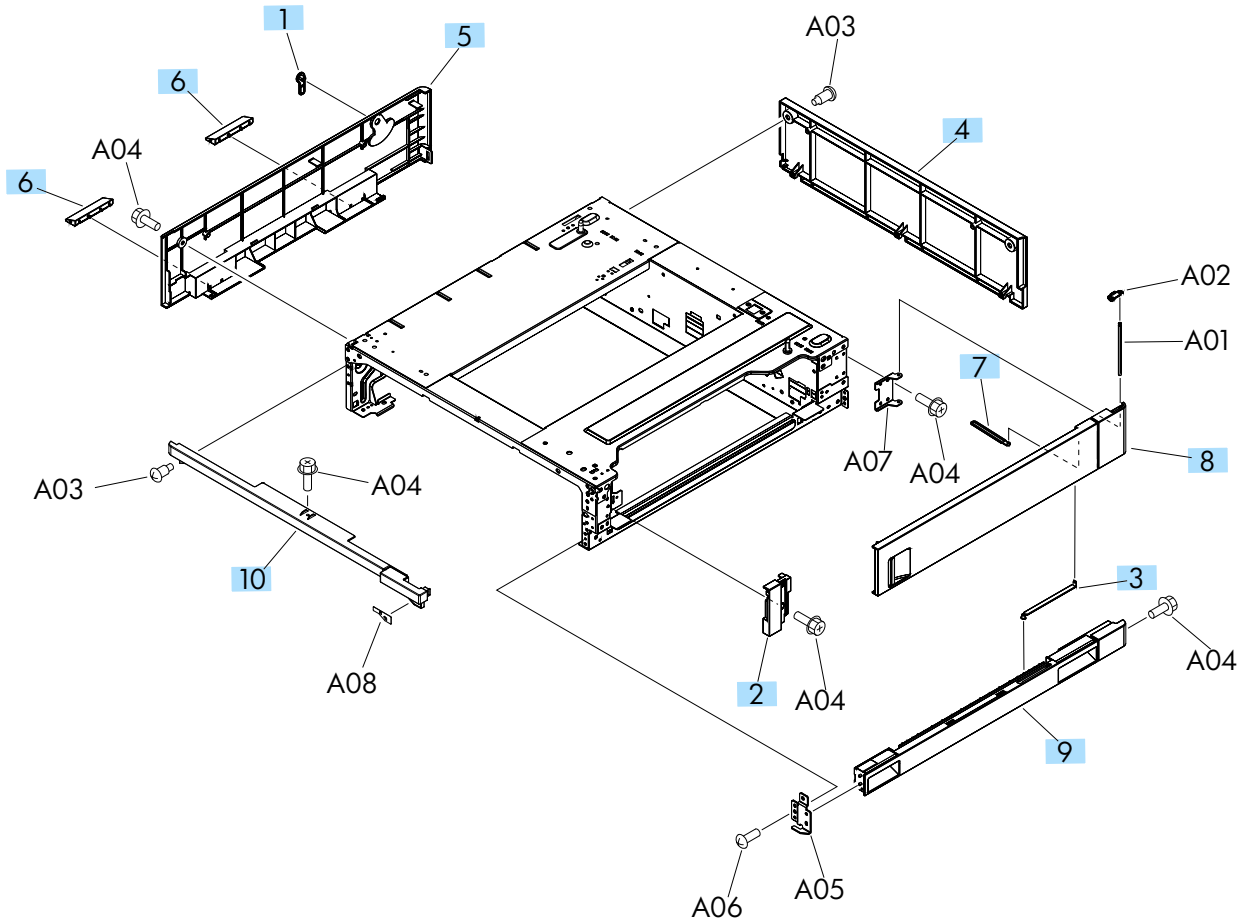

500-sheet paper feeder (Tray 4)

500-sheet paper feeder (Tray 4) covers

Figure 2-17 500-sheet paper feeder (Tray 4) covers

Table 2-22 500-sheet paper feeder (Tray 4) covers

Ref	Description	Part number	Qty
	Optional 500-sheet tray and feeder assembly kit	CF235-67914	1
1	Handle, lock, rear	RC2-9303-000CN	1
2	Cover, right front	RC2-9320-000CN	1
3	Link, right door, lower	RC2-9327-000CN	1
4	Cover, rear	RC2-9330-000CN	1
5	Cover, left	RC2-9331-000CN	1
6	Cover, handle lower	RC2-9332-000CN	2
7	Link, right door, upper	RC2-9335-000CN	1
8	Right door assembly	RM1-6946-000CN	1
9	Right lower cover assembly	RM1-6948-000CN	1
10	Front upper cover assembly	RM1-6949-000CN	1