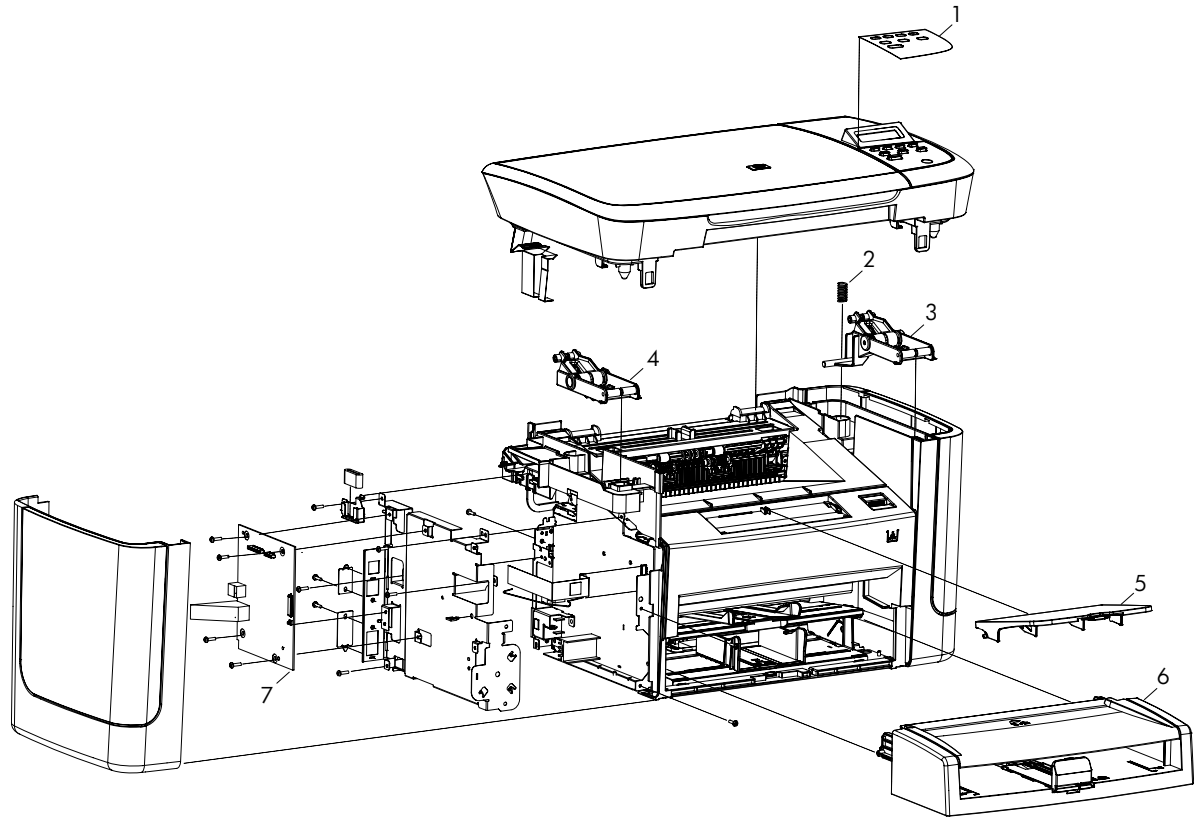

Assemblies

Figure 7-2 Assemblies

Table 7-7 Assemblies

Ref	Description	Part number	Qty
1	Control-panel overlay	See Control-panel overlays on page 157 .	1
2	Scanner spring, tension	RU6-2637-000CN	1
3	Scanner-link assembly, right	RM1-3954-000CN	1
4	Scanner-link assembly, left	RM1-3953-000CN	1
5	Paper-delivery tray assembly	RM1-4725-000CN	1
6	Paper-pickup tray assembly	RM1-4722-000CN	1
7	Formatter, standard (HP LaserJet M1120)	CC390-60001	1
7	Formatter, Asian (HP LaserJet M1120)	CC539-60001	1
7	Formatter, standard (HP LaserJet M1120n)	CC427-60001	1
7	Formatter, Asian (HP LaserJet M1120n)	CC540-60001	1