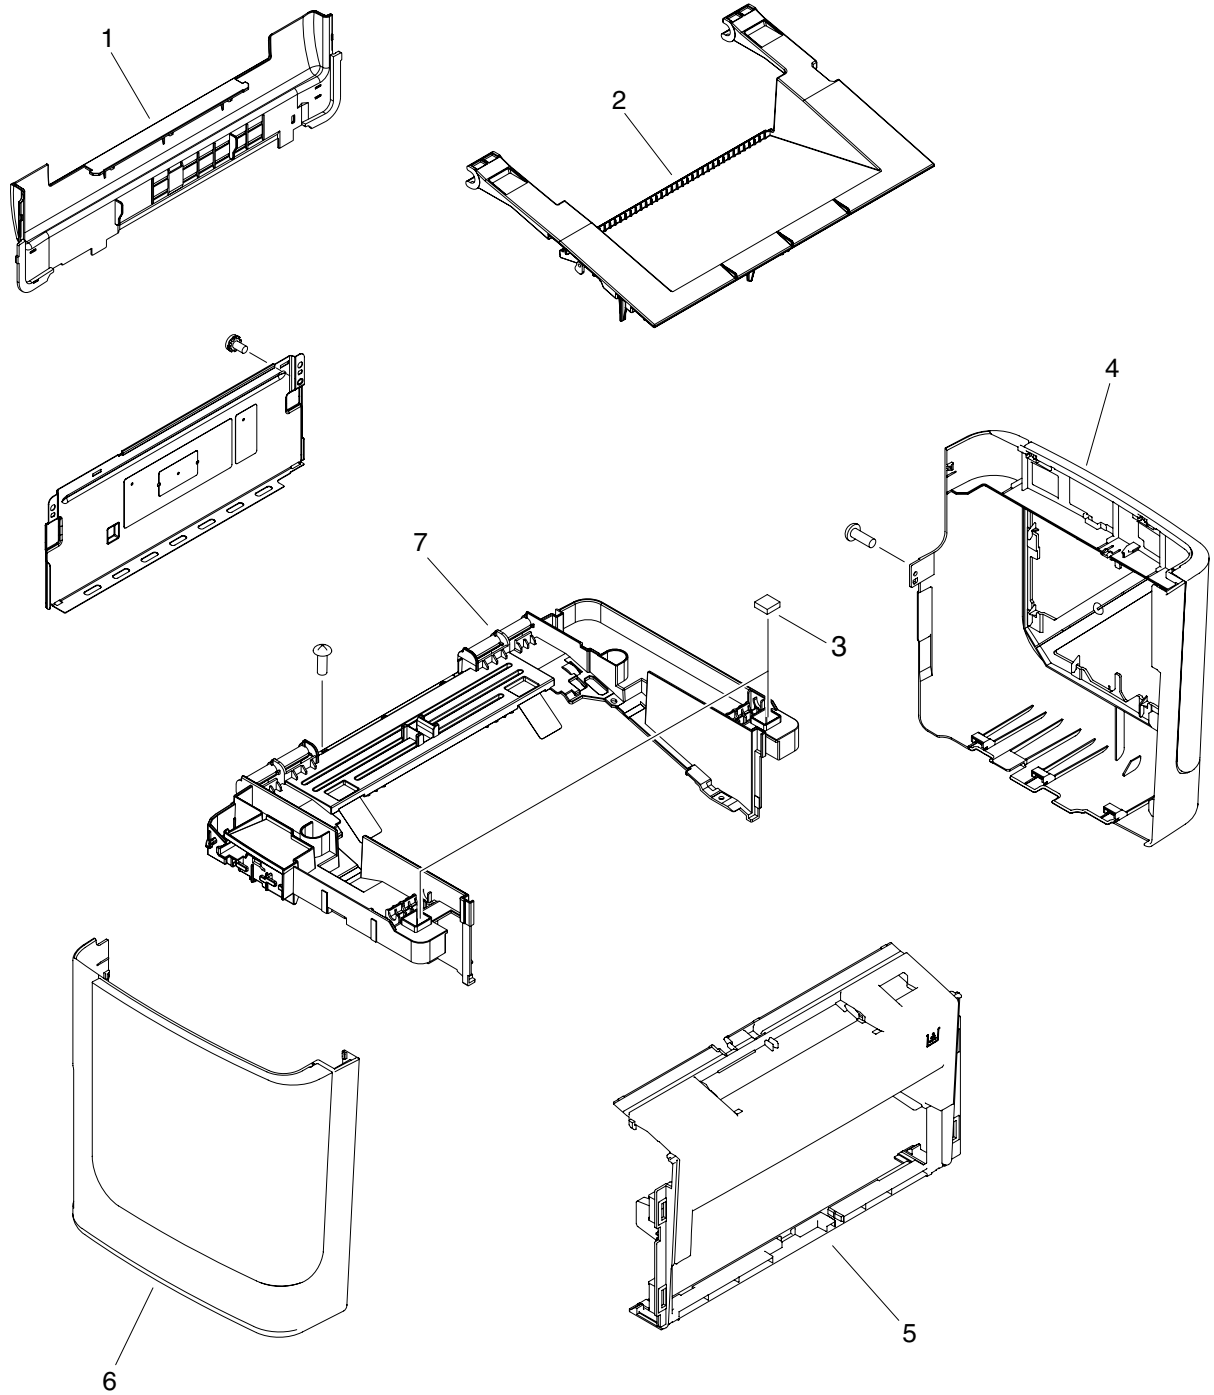

# External covers and panels

Figure 7-3 External covers and panels

**Table 7-8 External covers and panels**

| Ref | Description      | Part number    | Qty |
|-----|------------------|----------------|-----|
| 1   | Cover, rear      | RC2-2971-000CN | 1   |
| 2   | Cover, cartridge | RC2-2960-000CN | 1   |
| 3   | Cushion, scanner | RC1-2476-000CN | 2   |
| 4   | Cover, right     | RL1-1736-000CN | 1   |
| 5   | Cover, front     | RL1-1734-000CN | 1   |
| 6   | Cover, left      | RL1-1735-000CN | 1   |
| 7   | Cover, top       | RL1-1732-000CN | 1   |