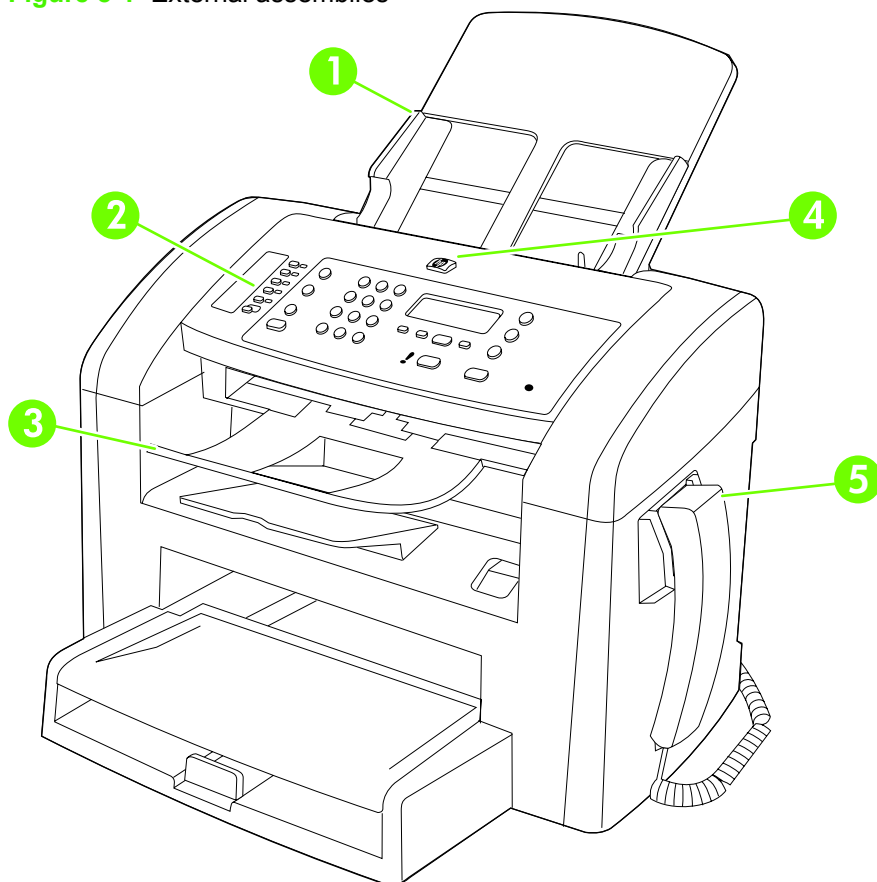

Scanner components and handset

External assemblies

Figure 8-1 External assemblies

Table 8-8 External assemblies

Ref	Description	Part number	Qty
1	Pickup-tray assembly, scanner	RM1-3419-000CN	1
2	Control-panel overlay	See Control-panel overlay on page 207 .	
3	Tray, delivery	RM1-8443-000CN	1
4	HP jewel	7121-8043	1
5	Handset, telephone	CB536-60102	1