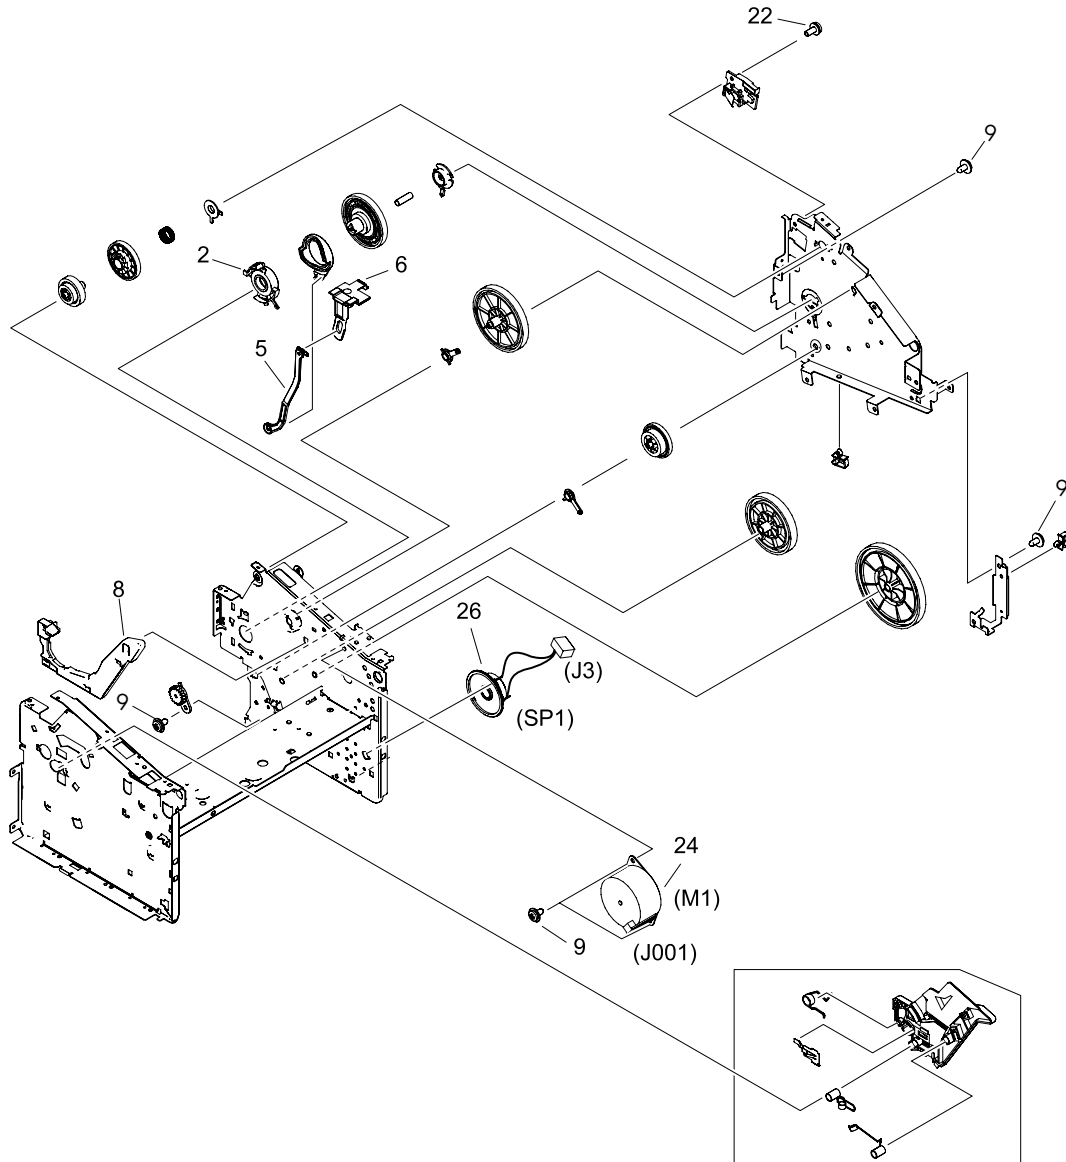

Figure 8-10 Internal components (3 of 3)

**Table 8-17 Internal components (3 of 3)**

Ref	Description	Part number	Qty
2	Bushing	RC1-1953-000CN	1
5	Link, coupling lower	RC1-2485-000CN	1
6	Link, coupling top	RC1-2494-000CN	1
8	Guide, tray right	RC1-8390-000CN	1
9	Screw, D	XA9-1670-000CN	9
Not shown	Guide, tray left	RC1-8389-000CN	1
22	Screw, with washer, M3x8	XA9-1420-000CN	1
24	Motor, stepping, dc	RK2-0777-000CN	1
26	Speaker assembly	RM1-3410-000CN	1