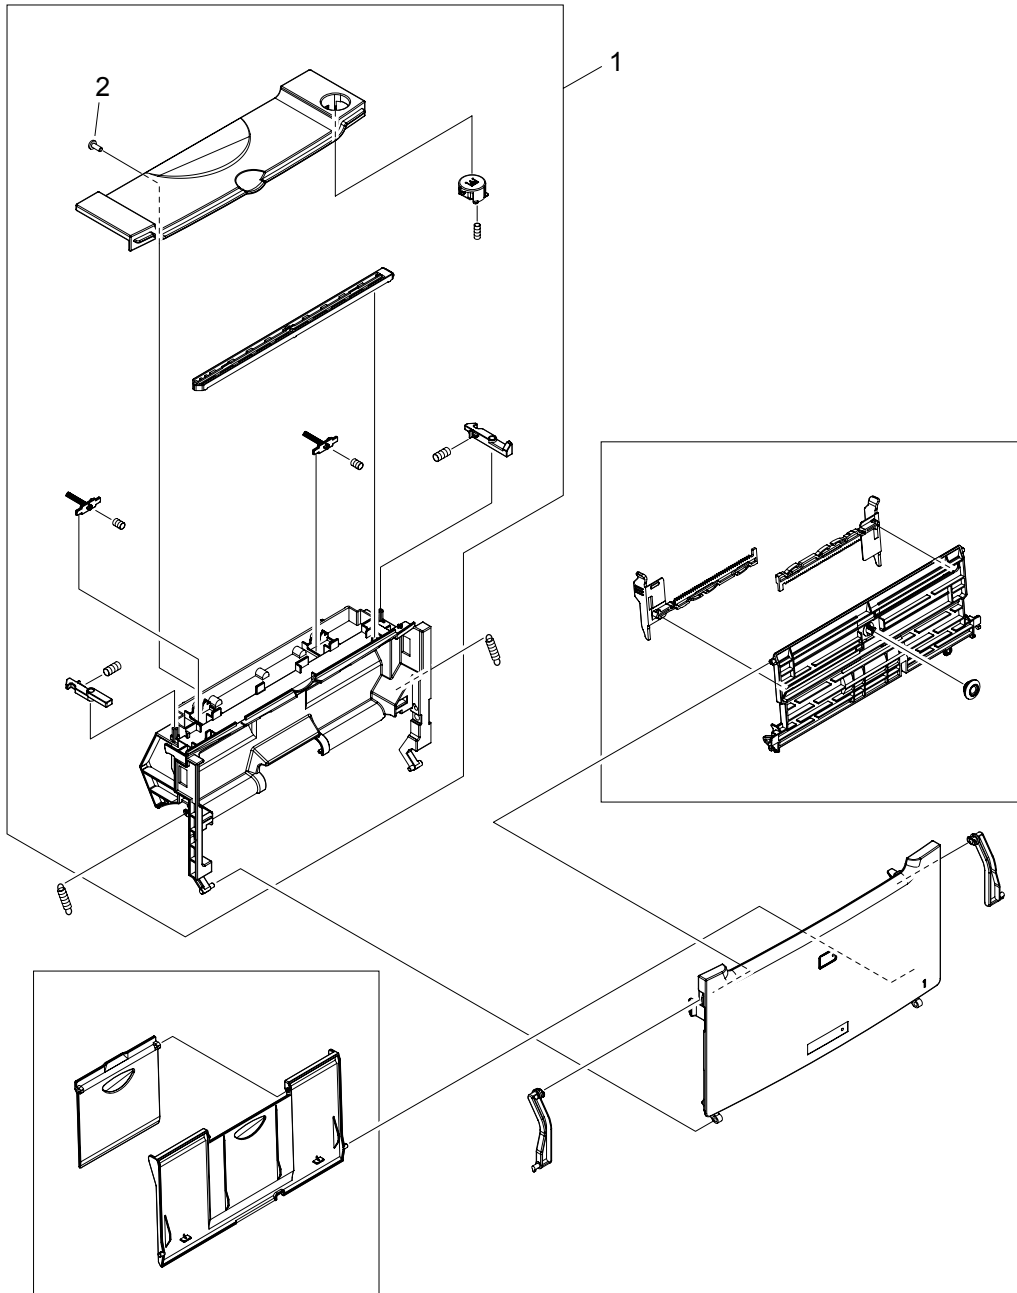

Cartridge door assembly

Figure 7-18 Cartridge door assembly

Table 7-24 Cartridge door assembly

Ref	Description	Part number	Qty
All	Cartridge door assembly	RM1-4711-000CN	1
1	Inner cover	RM1-4712-000CN	1
2	Screw, tapping truss	XB4-7401-000CN	2