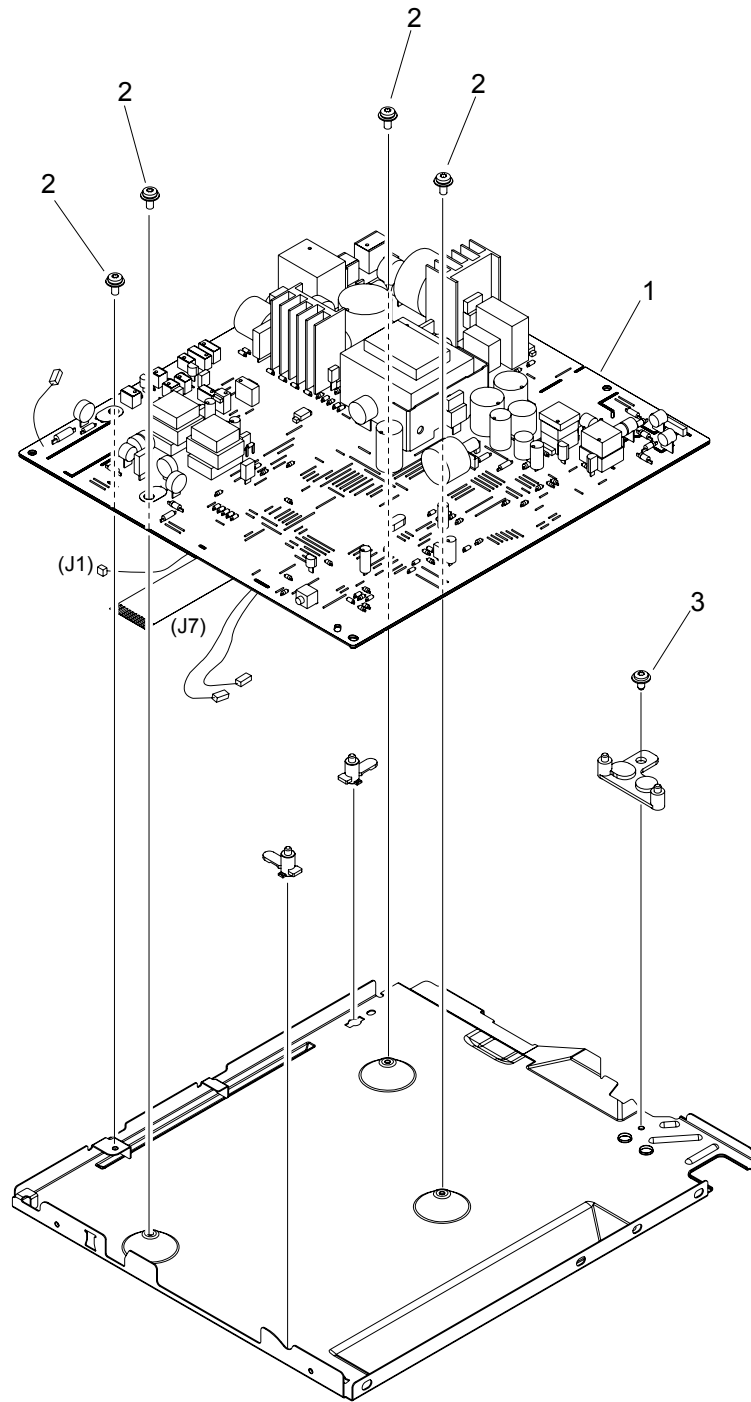

# Engine-controller assembly (ECU)

Figure 7-23 Engine-controller assembly

**Table 7-29 Engine-controller assembly**

Ref	Description	Part number	Qty
1	Engine-controller PCA (110 to 127 v)	RM1-4940-000CN	1
1	Engine-controller PCA (220 to 240 v)	RM1-4941-000CN	1
2	Screw, w/washer M3X8	XA9-1420-000CN	4
3	Screw, RS M3X6	XA9-1495-000CN	1