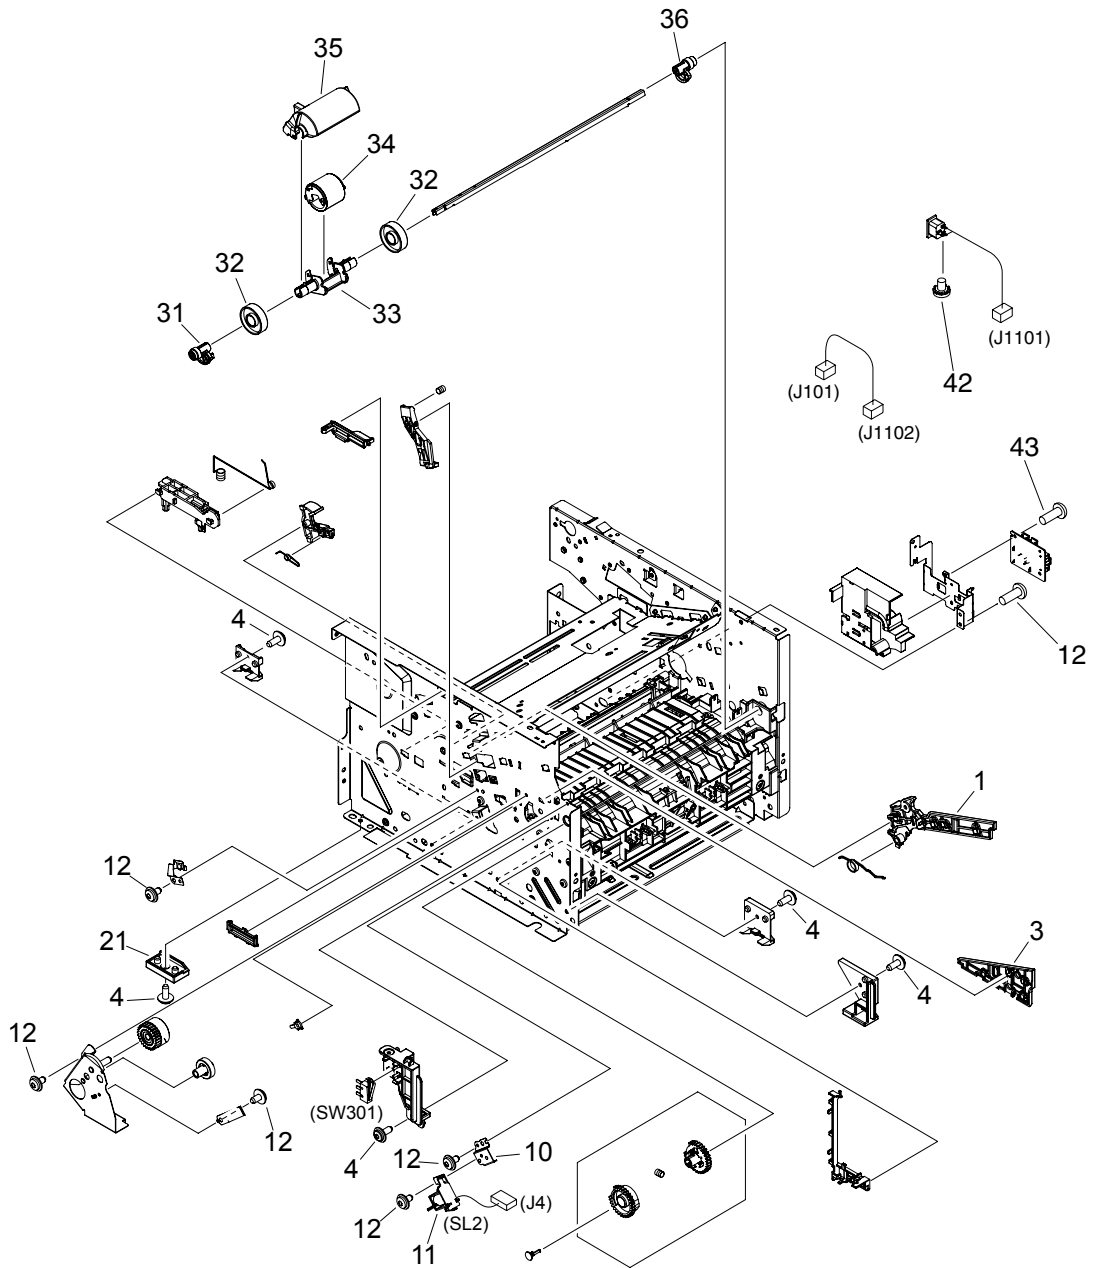

# Internal components (4 of 4)

Figure 7-22 Internal components (4 of 4)

**Table 7-28 Internal components (4 of 4)**

Ref	Description	Part number	Qty
1	Guide, cartridge left upper	RC2-0425-000CN	1
3	Guide, cartridge left lower	RC2-0339-000CN	1
4	Screw, RS M3X8	XA9-1504-000CN	6
10	MP solenoid holder	RC2-0334-000CN	1
11	Solenoid (SL2)	RK2-1587-000CN	1
12	Screw, RS M3X6	XA9-1495-000CN	8
31	MP left cam	RC2-0387-000CN	1
32	MP roller	RC1-0950-000CN	2
33	MP paper-pickup roller holder	RC2-0386-000CN	1
34	MP pickup roller	RL1-1525-000CN	1
35	MP paper-pickup roller cover	RC2-0420-000CN	1
36	MP right cam	RC2-0388-000CN	1
42	Screw, toothed washer M4X6	XB2-7400-606CN	1
43	Screw, w/washer M3X8	XA9-1420-000CN	2