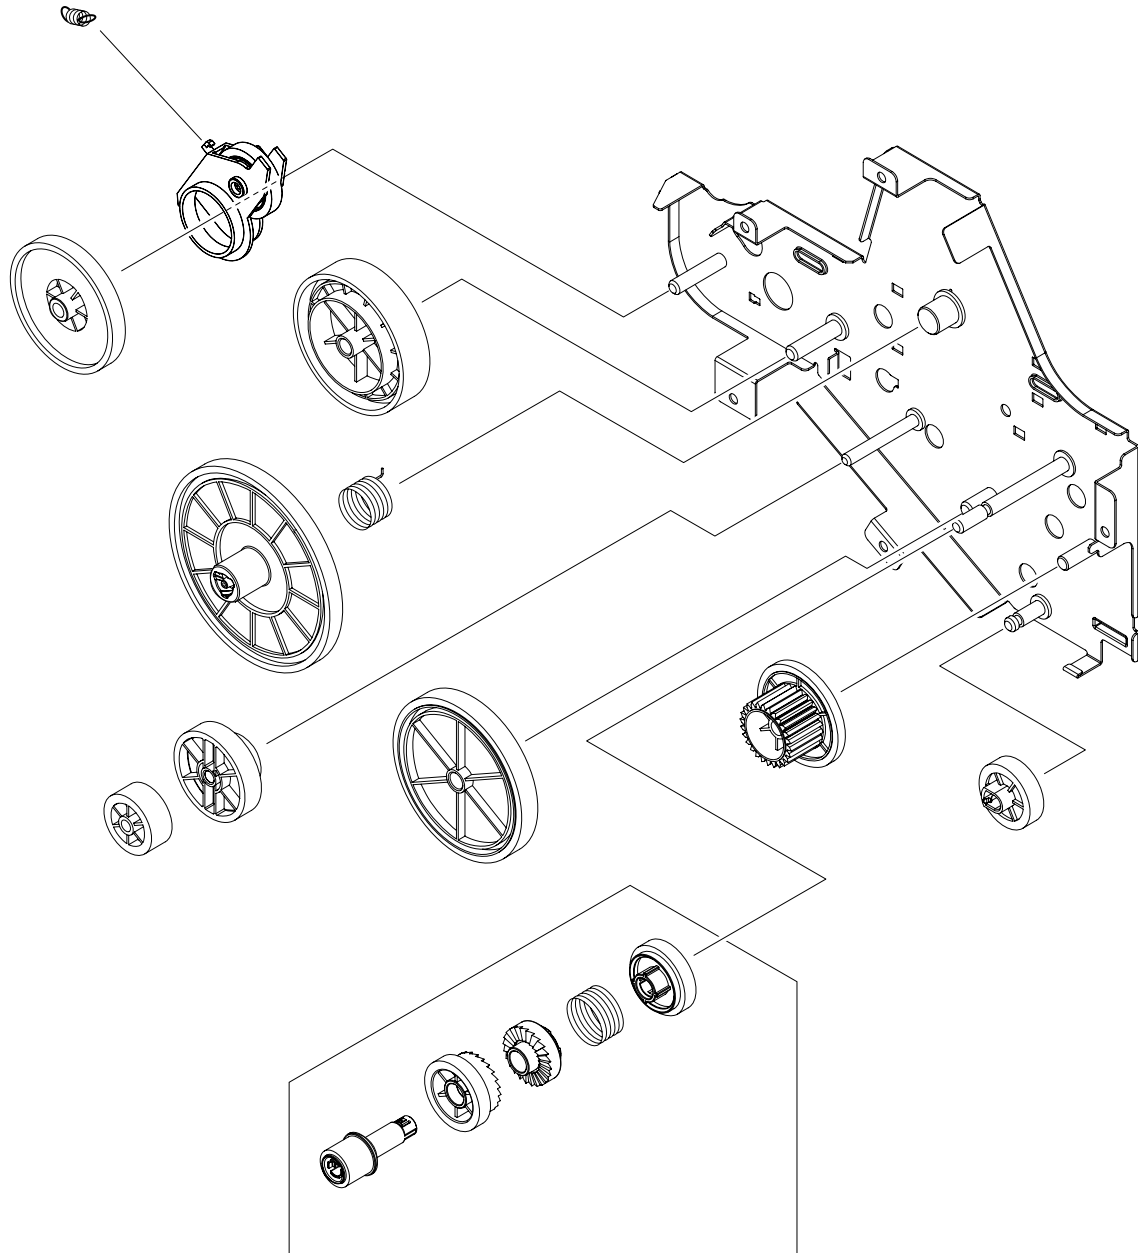

Main-drive assembly

Figure 7-24 Main-drive assembly

Table 7-30 Main-drive assembly

| Ref | Description | Part number | Qty |
|-----|---------------------|----------------|-----|
| all | Main-drive assembly | RM1-4253-000CN | 1 |