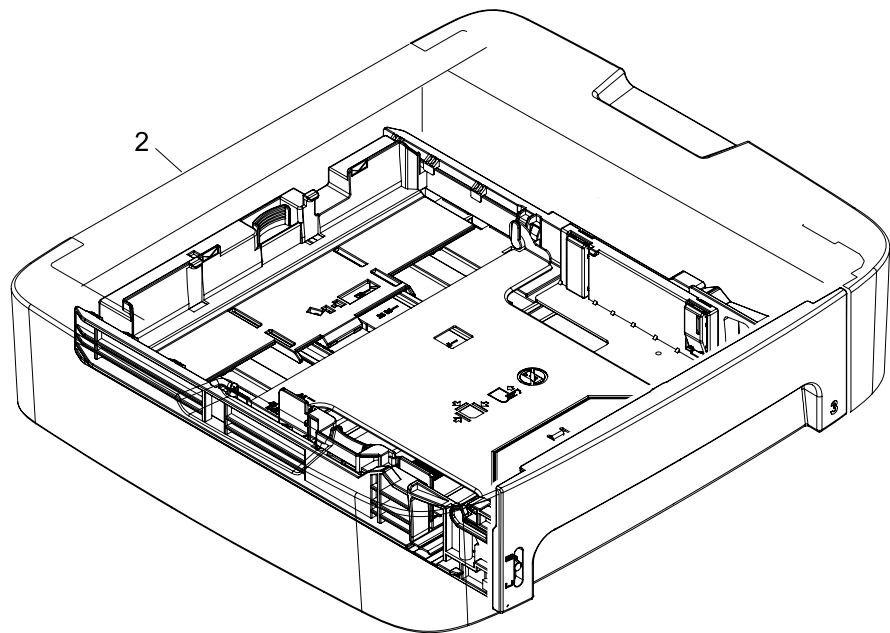

Tray 2 cassette and tray 3 cassette/feeder

Figure 7-26 Tray 2 cassette and tray 3 cassette/feeder

Tray 2 cassette

Tray 3 cassette/feeder

Table 7-32 Tray 2 cassette and tray 3 cassette/feeder

Ref	Description	Part number	Qty
1	Cassette, tray 2 (250-sheet)	RM1-4251-000CN	1
2	Cassette/feeder, tray 3 (250-sheet)	Q7556-67901	1
Not shown	Separation pad, tray 2 and optional tray 3	RM1-1292-000CN	1