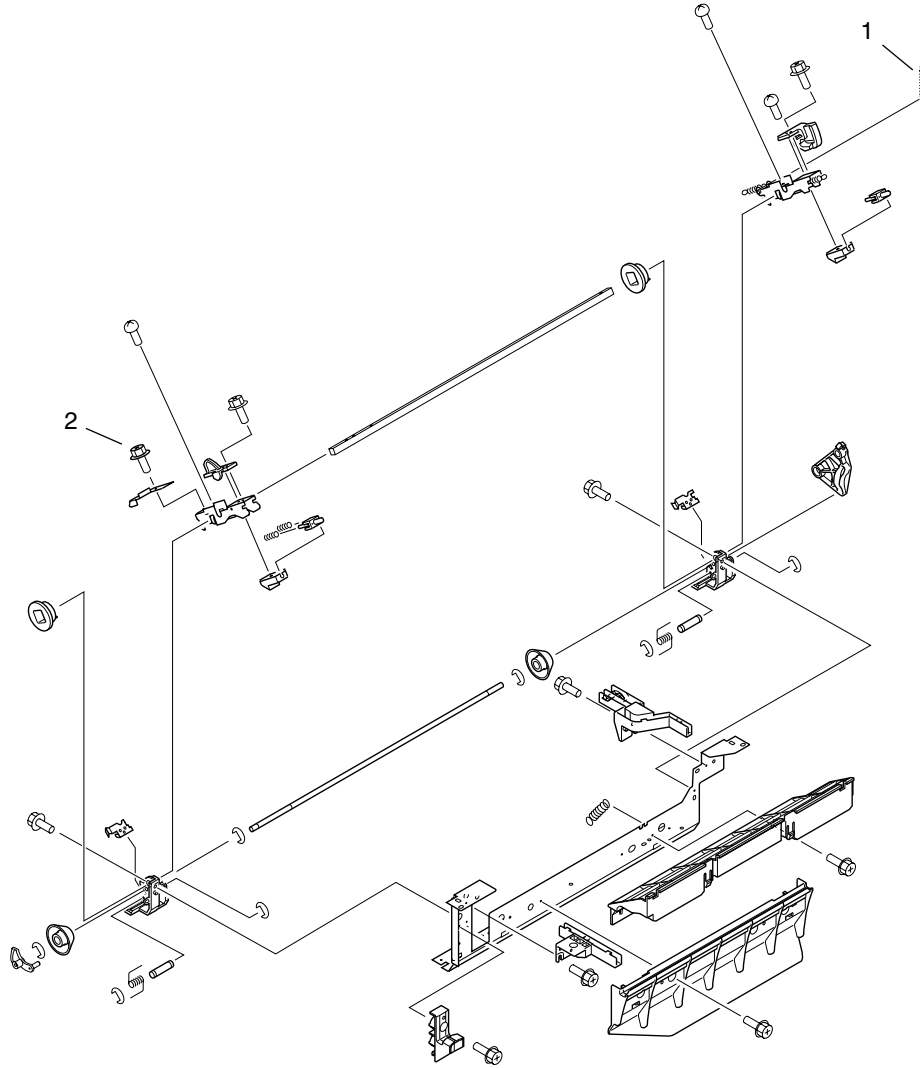

Cartridge lifter assembly

Figure 8-24 Cartridge lifter assembly

Table 8-22 Cartridge lifter assembly

Ref	Description	Part number	Qty
Entire assembly	Cartridge lifter assembly	RG5-5741-040CN	1
1	Spring, tension	RS6-2298-020CN	1
2	Screw, M3x6	XA9-1495-000CN	