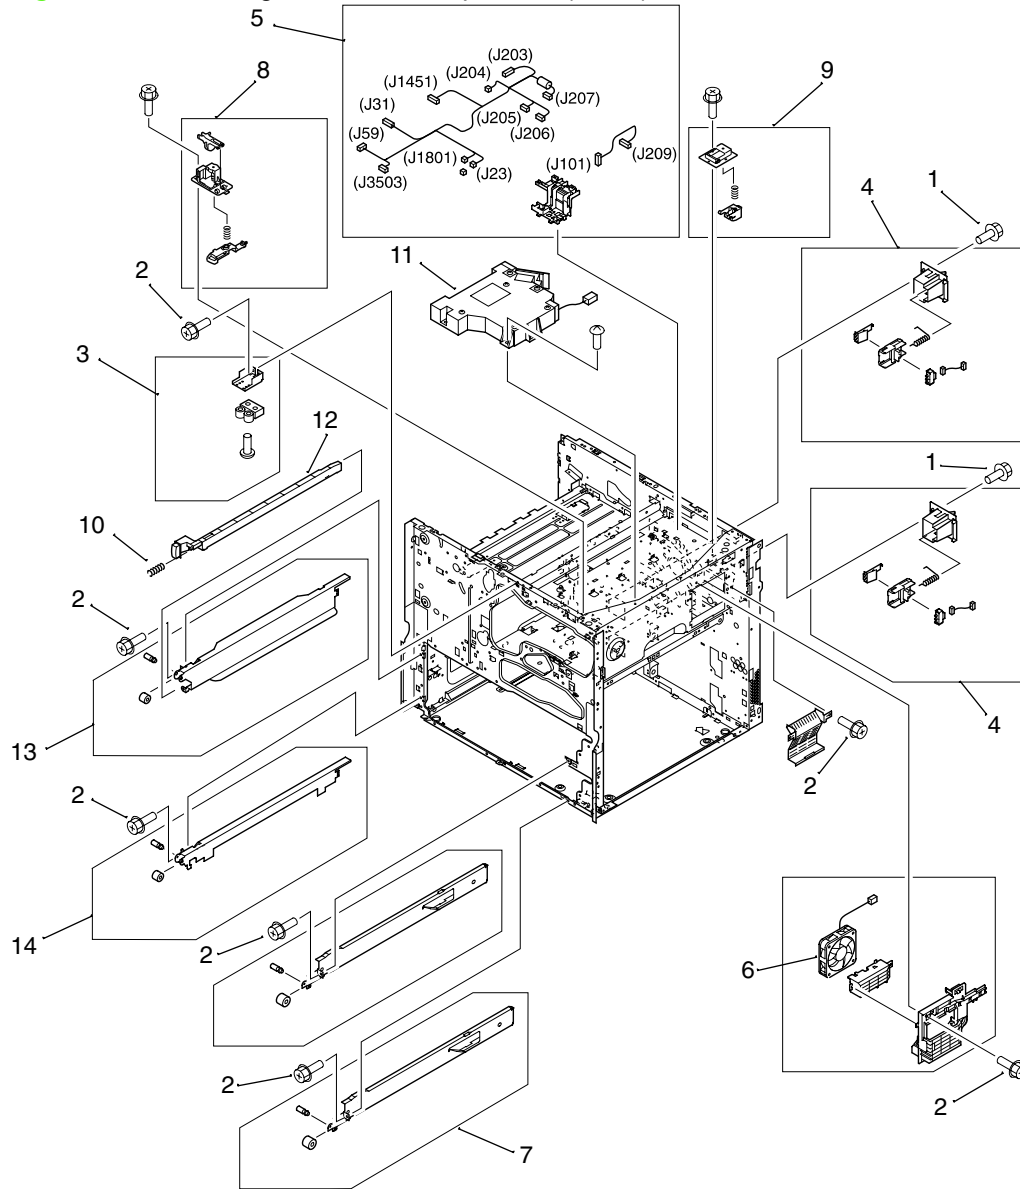

Figure 8-20 Print engine internal components (3 of 4)

Table 8-18 Print engine internal components (3 of 4)

Ref	Description	Part number	Qty
1	Screw, M3x6, RS	XA9-1495-000CN	
2	Screw, M3x8, RS	XA9-1500-000CN	
3	Latch mount assembly	RG5-5704-040CN	1
4	End paper sensor assembly	RG5-5699-040CN	2
5	Upper cable guide assembly	RG5-7787-000CN	1
6	Fan, #5, cartridge fan	RH7-5306-000CN	1
7	Right rail assembly	RG5-5715-030CN	2
8	Cartridge, front pressure assembly	RG5-5709-000CN	1
9	Cartridge, back pressure assembly	RG5-5710-000CN	1
10	Spring, compression	RS6-2302-000CN	
11	Laser/scanner assembly	RG5-5826-090CN	1
12	Rod, switch, ON/OFF	RB2-5661-000CN	1
13	Left rail, upper	RG5-5713-020CN	1
14	Left rail, lower	RG5-5714-020CN	1