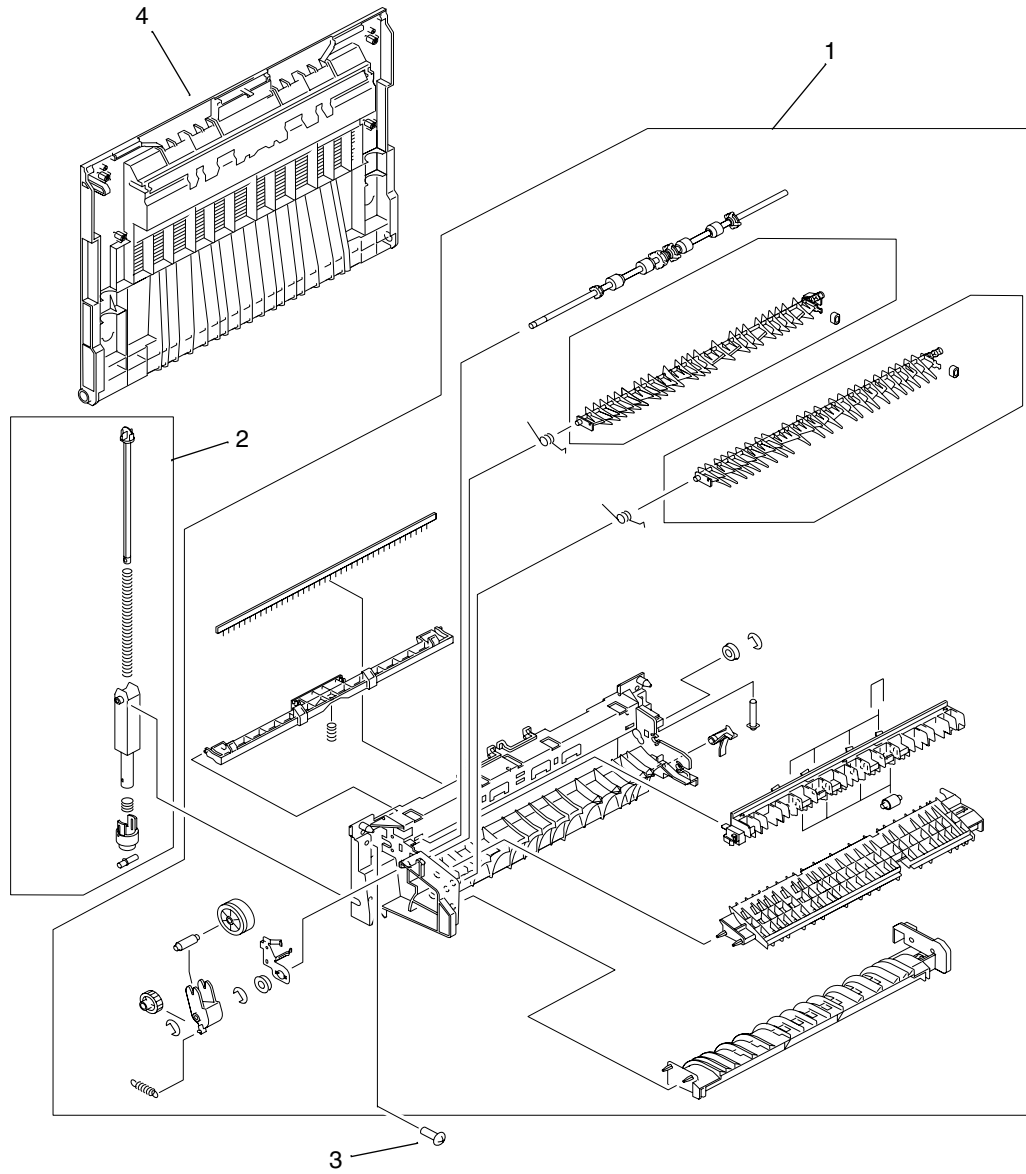

Left door and diverter

Figure 8-16 Left door and diverter

Table 8-14 Left door and diverter

Ref	Description	Part number	Qty
Entire assembly	Left door and diverter	RG5-5646-070CN	1
1	Diverter assembly	RG5-5647-070CN	1
2	Damper assembly	RG5-5648-020CN	2
3	Screw, M4x10	XB4-5401-009CN	
4	Cover, left (left door)	RB2-6007-000CN	1