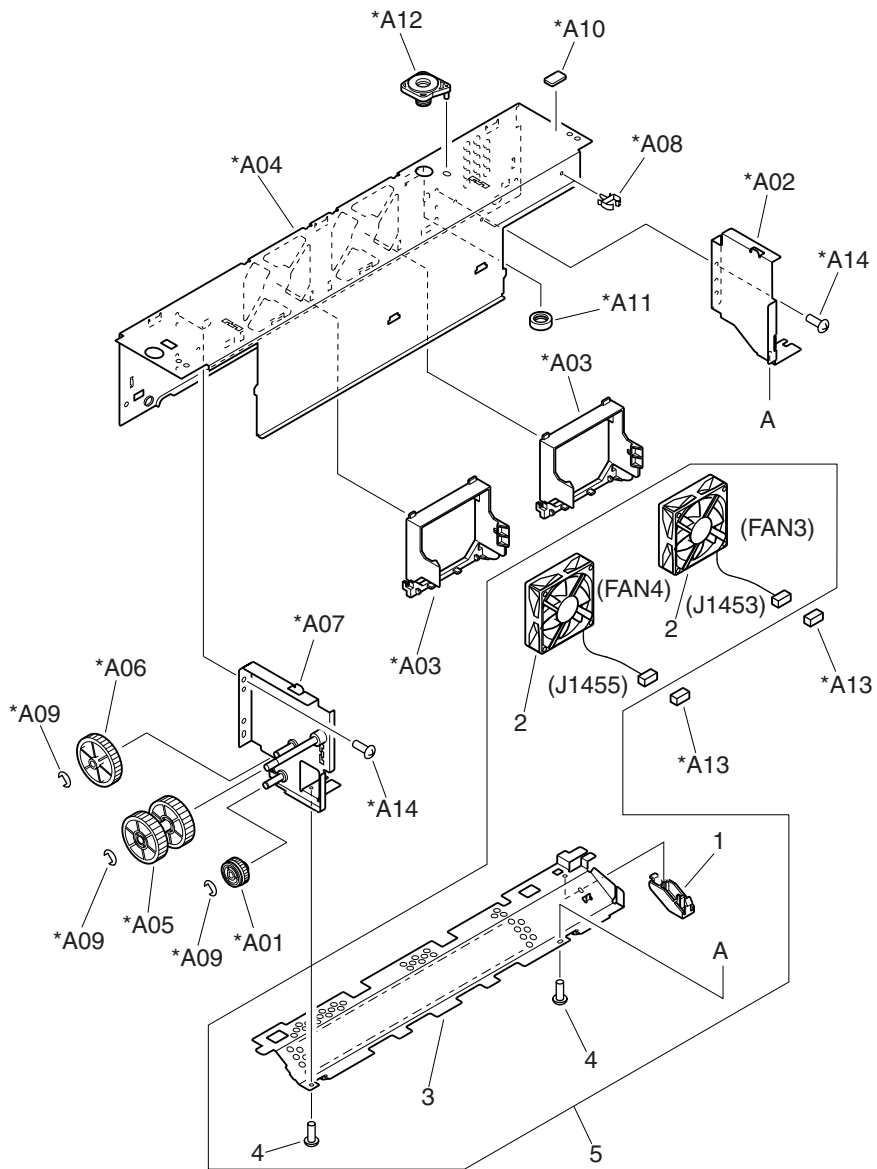

Delivery assembly

Figure 8-29 Delivery assembly

Table 8-27 Delivery assembly

Ref	Description	Part number	Qty
Entire assembly	Delivery assembly	RG5-5642-040CN	1
1	Flapper can	RB2-6494-000CN	1
2	Fan	RH7-1658-000CN	2
3	Fan cover	RB2-6490-000CN	1
4	M3x6 RS screw	XA9-1500-000CN	2
5	Left cross member assembly	RG5-5641-000CN	1
A01	29T gear	Not orderable	1
A02	Face down frame	Not orderable	1
A03	Fan holder	Not orderable	2
A04	Left upper cross member	Not orderable	1
A05	55T gear	Not orderable	1
A06	57T gear	Not orderable	1
A07	Drive plate	Not orderable	1
A08	Cable clip	Not orderable	2
A09	E ring	Not orderable	3
A10	B damper	Not orderable	1
A11	Spacer	Not orderable	1
A12	Upper spacer	Not orderable	1
A13	3P connector	Not orderable	2
A14	M3x6 RS screw	Not orderable	4