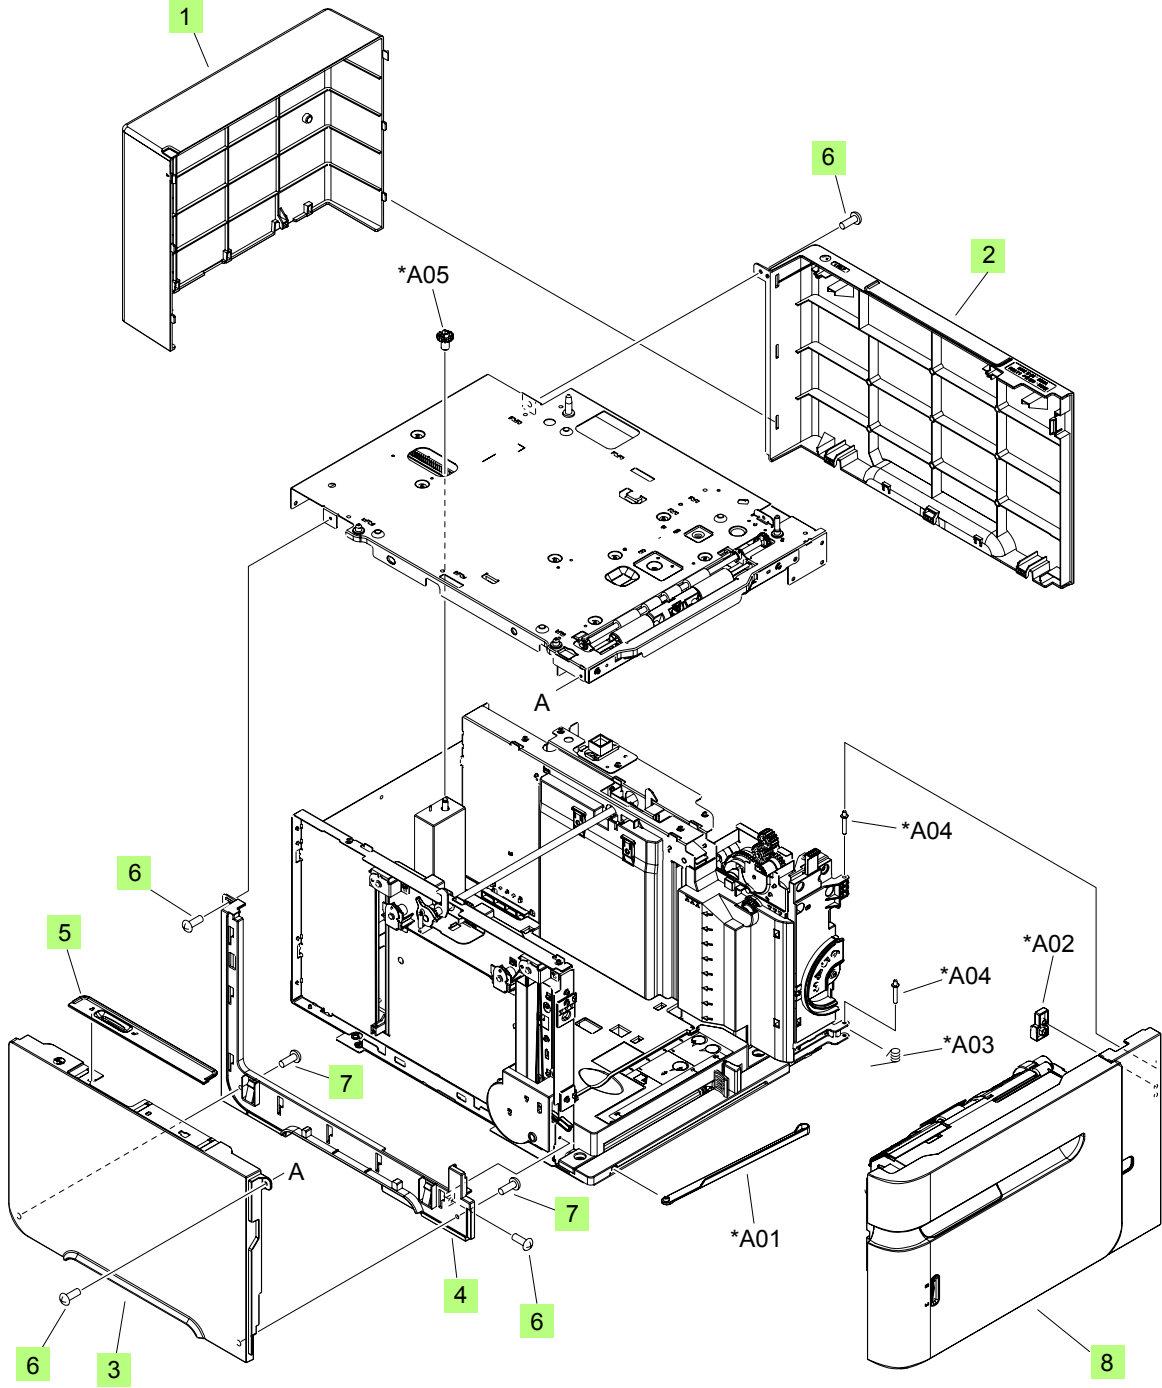

Figure 8-19 Optional 1,500-sheet paper feeder covers

Table 8-18 Optional 1,500-sheet paper feeder covers

Ref	Description	Part number	Qty
1	Cover, rear	RC2-2640-000CN	1
2	Cover, right	RC2-2641-000CN	1
3	Cover, left	RC2-2642-000CN	1
4	Cover, left lower	RC2-2643-000CN	1
5	Cover, lock	RC2-2584-000CN	1
6	Screw, with washer, M3x8	XA9-1420-000CN	4
7	Screw, tap, pan head, M4x10	XB4-7401-007CN	2
8	Front door assembly	RM1-5255-000CN	1
A01	Arm, front cover support		1
A02	Stopper, front door		1
A03	Spring, torsion		1
A04	Shaft, front cover hinge		2
A05	Gear, 16T		1

¹ Only orderable parts have part numbers.