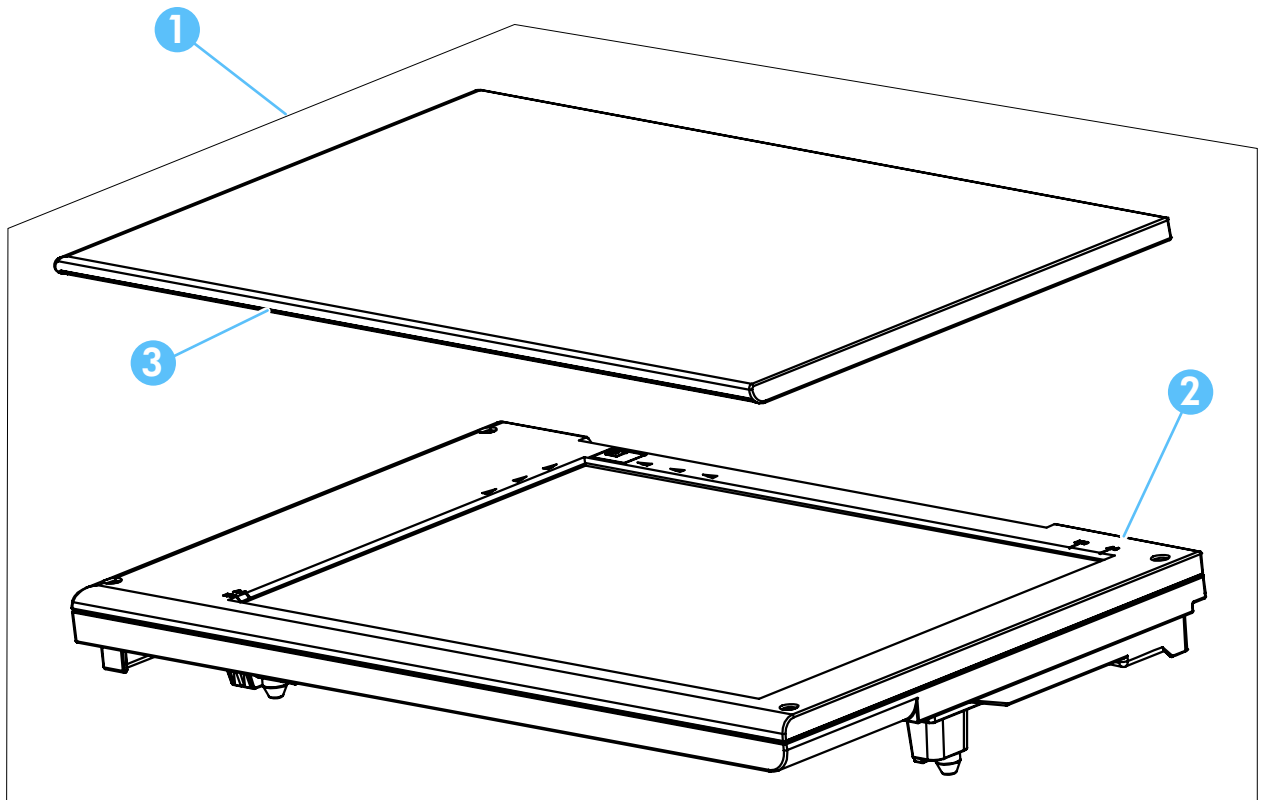

Scanner and ADF assemblies

Scanner assembly (1 of 2); HP LaserJet Professional M1130 MFP series

Table 3-8 Scanner assembly (1 of 2); HP LaserJet Professional M1130 MFP series

Ref	Description	Part number	Qty
1	Scanner assembly, HP LaserJet Professional M1130 MFP series	CE847-60112	
2	Scanner base assembly	CE847-60104	1
3	Lid, document base	CE847-40003	1
Not shown	Backing, document	Q3434-40038	1