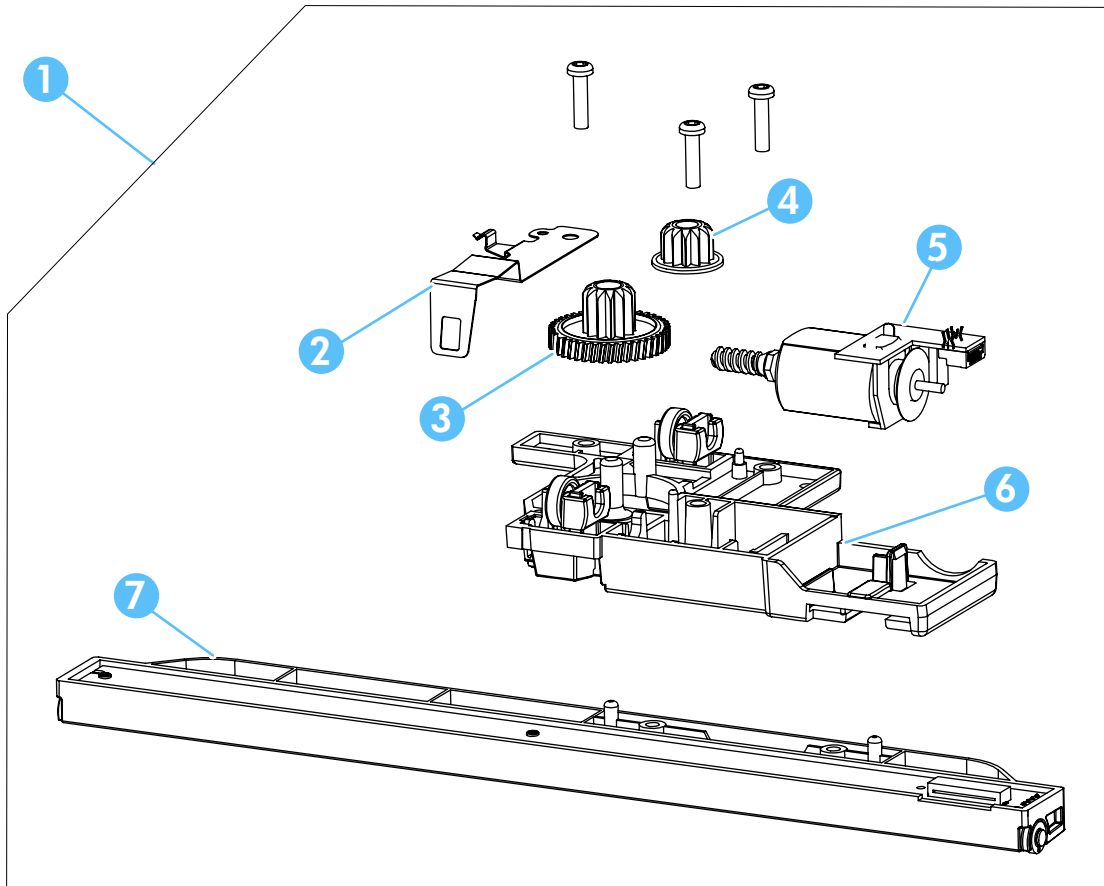

Scanner drive assembly; HP LaserJet Professional M1130 MFP series

Table 3-10 Scanner drive assembly; HP LaserJet Professional M1130 MFP series

Ref	Description	Part number	Qty
1	Scanner drive assembly	CE847-60108	1
2	Clamp, motor scanner	CE841-00017	1
3	Gear, worm/pinion	Q1647-40003	1
4	Gear, drag	Q1647-40045	1
5	Motor, DC	Q3434-60238	1
6	Carriage, scanner	CE847-40007	1
7	Scanner 1200 PPI, assembly	Q8418-60043	1
Not shown	Cable, scan module	CE847-60106	1