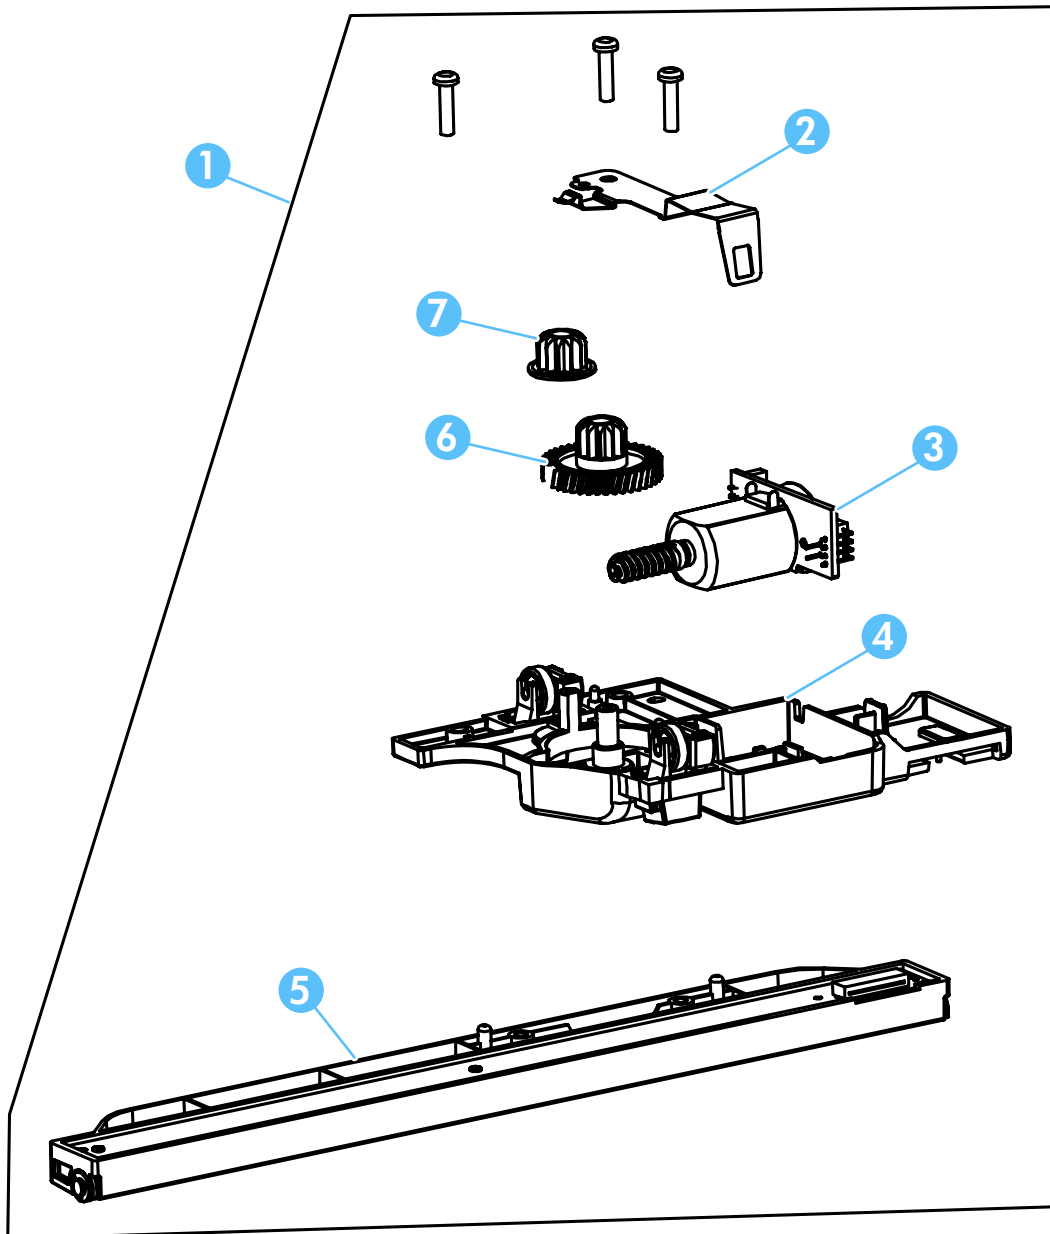

# Scanner drive assembly; HP LaserJet Professional M1210 MFP series

**Table 3-13 Scanner drive assembly; HP LaserJet Professional M1210 MFP series**

Ref	Description	Part number	Qty
1	Scanner drive assembly	CE841-60111	1
2	Clamp, motor scanner	CE841-00017	1
3	Motor, DC	CE538-60128	1
4	Carriage, scanner	CE841-40017	1
5	Scanner 1200 PPI, assembly	Q8418-60043	1
6	Gear, worm/pinion	CC334-40078	1
7	Gear, drag	Q8180-40007	1
Not shown	Cable, scan module	CE841-60104	1