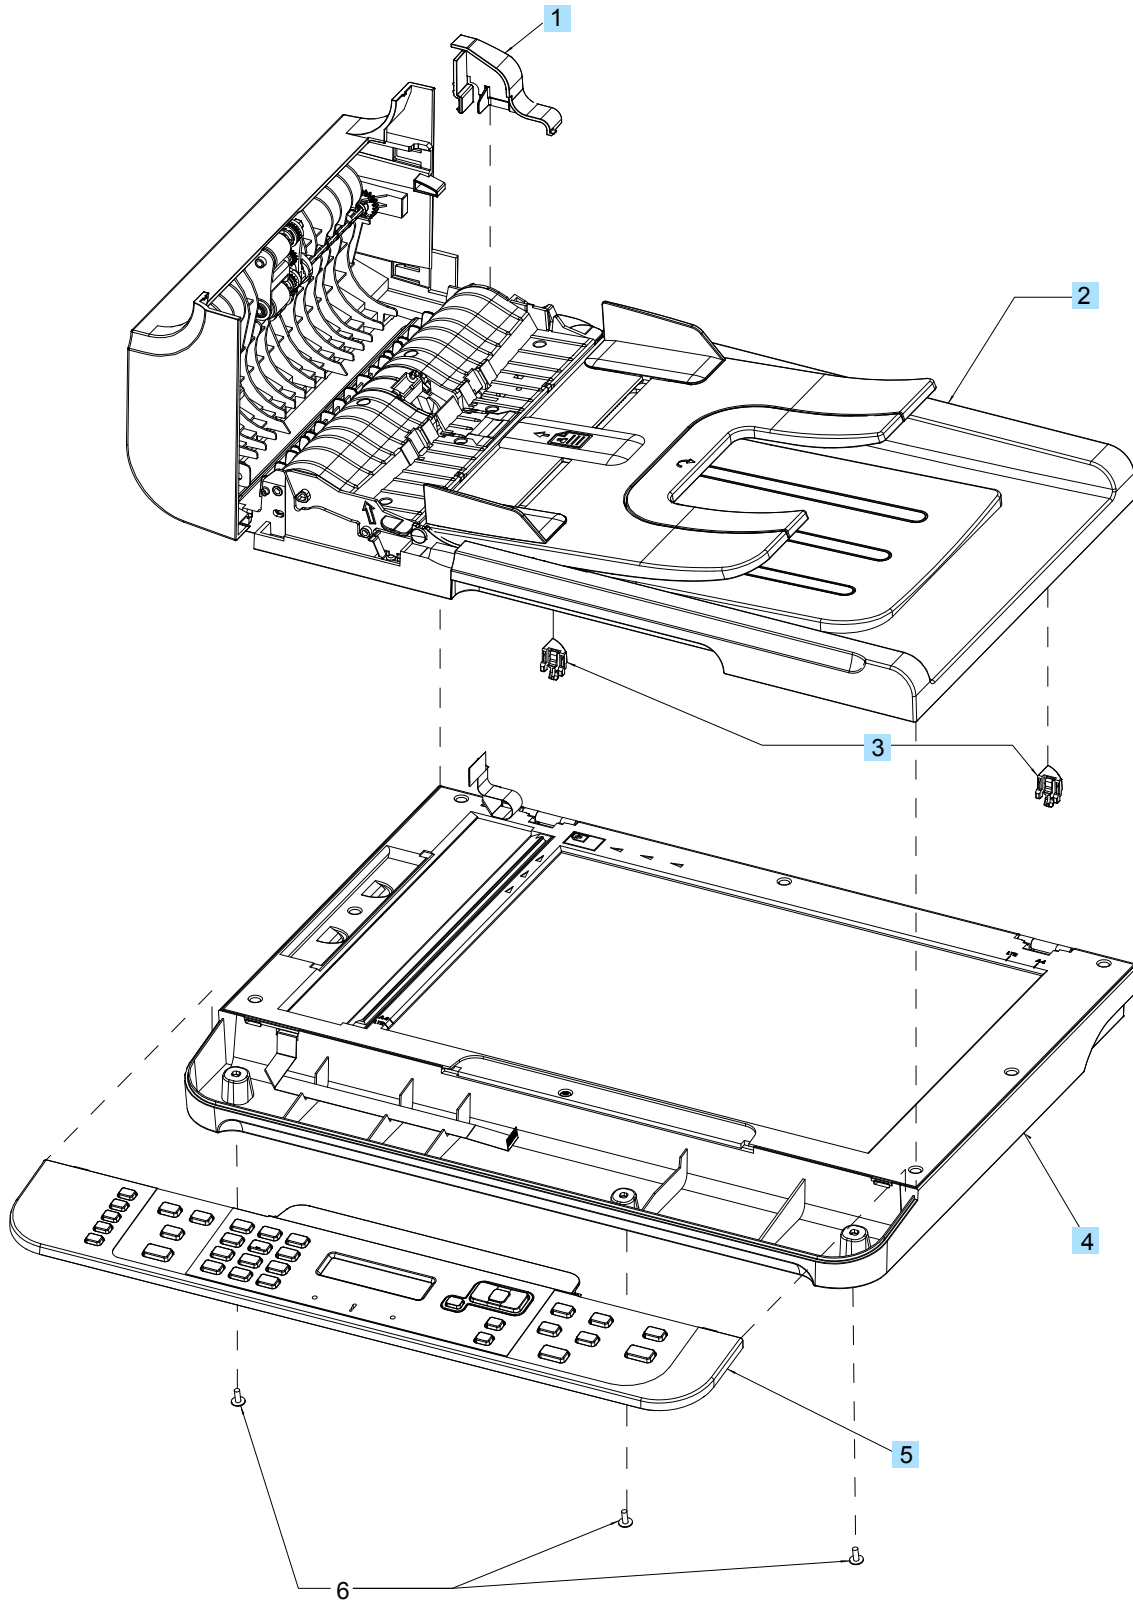

# Scanner and document feeder (ADF) main assemblies

Figure 3-10 Scanner and document feeder main assemblies

**Table 3-15 Scanner and document feeder main assemblies**

Ref	Description	Part number	Qty
1	Document feeder (ADF) motor cover	CE538-40015	1
2	Document feeder (ADF) assembly	CE538-60121	1
3	Solar lock, document feeder	CE538-40031	2
4	Scanner assembly	CE538-60118	1
5	Control panel assembly, Western	CE539-60101	1
5	Control panel assembly, Asian	CE539-60102	1
N/A	Hinge, floating (not shown)	CE538-40006	2