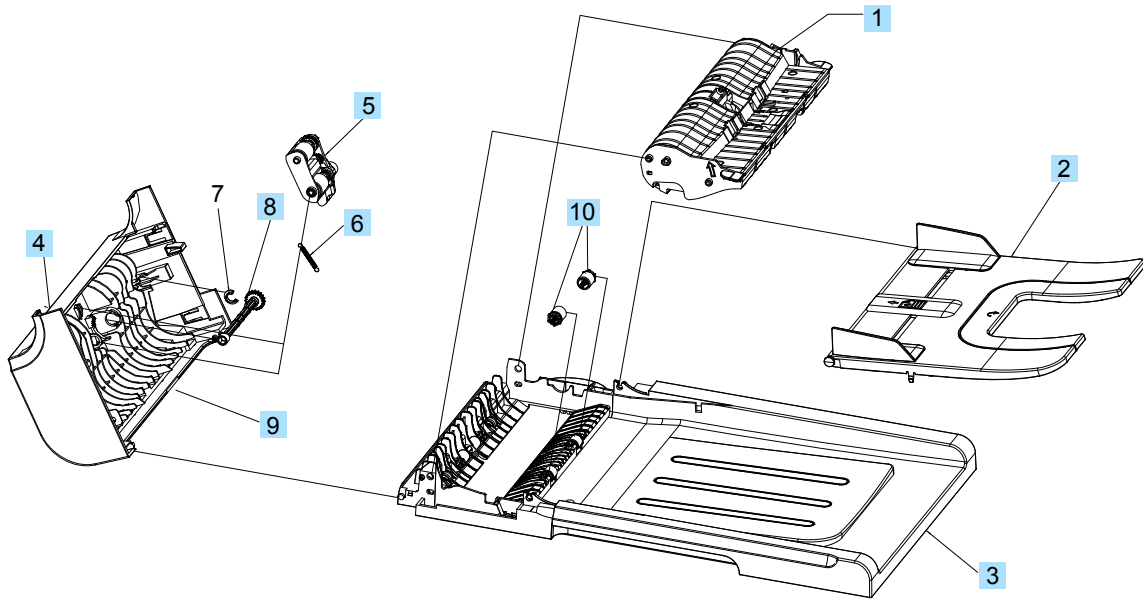

# Document feeder internal components

Figure 3-11 Document feeder assembly parts

**Table 3-16 Document feeder assembly parts**

Ref	Description	Part number	Qty
1	Document feeder (ADF) core assembly	CE538-60122	1
2	Document feeder (ADF) input tray	CE538-60127	1
3	Document feeder (ADF) base	CE538-60126	1
4	Document feeder (ADF) cover, outer	CE538-40009	1
5	Document feeder (ADF) pick arm assembly	CE538-60137	1
6	Spring, document feeder (ADF) extension (pre-pick)	Q7400-00011	1
8	Shaft, document feeder (ADF) pick extension	Q7400-40047	1
9	Document feeder (ADF) cover, inner	CE538-40008	1
10	Roller assembly, document feeder (ADF) post-scan pinch	Q7400-60153	2