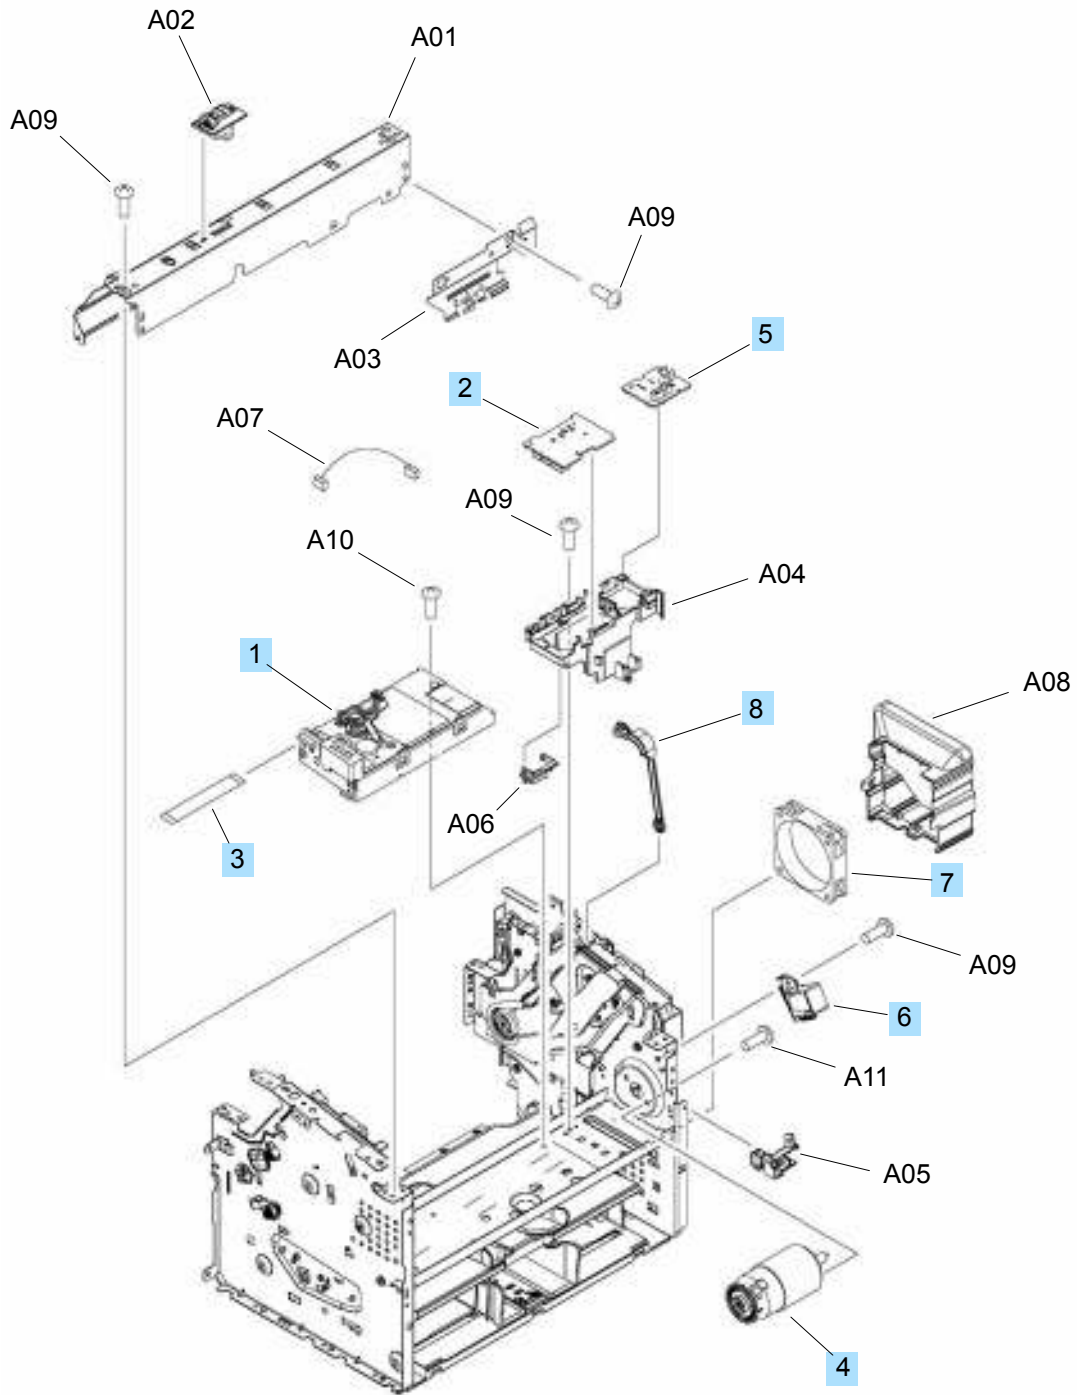

Internal assemblies (3 of 4)

Figure 3-8 Internal assemblies (3 of 4)

Table 3-13 Internal assemblies (3 of 4)

Ref	Description	Part number	Qty
1	Laser scanner assembly	RM1-7560-000CN	1
2	Motor PCA	RM1-7633-000CN	1
3	Cable, flat	RM1-7739-000CN	1
4	Motor, DC24V	RM1-7544-000CN	1
5	Duplex PCA	RM1-7620-000CN	1
6	Solenoid, duplex	RK2-0420-000CN	1
7	Fan	RK2-3438-000CN	1
8	Link, cartridge door	RC2-9514-000CN	1