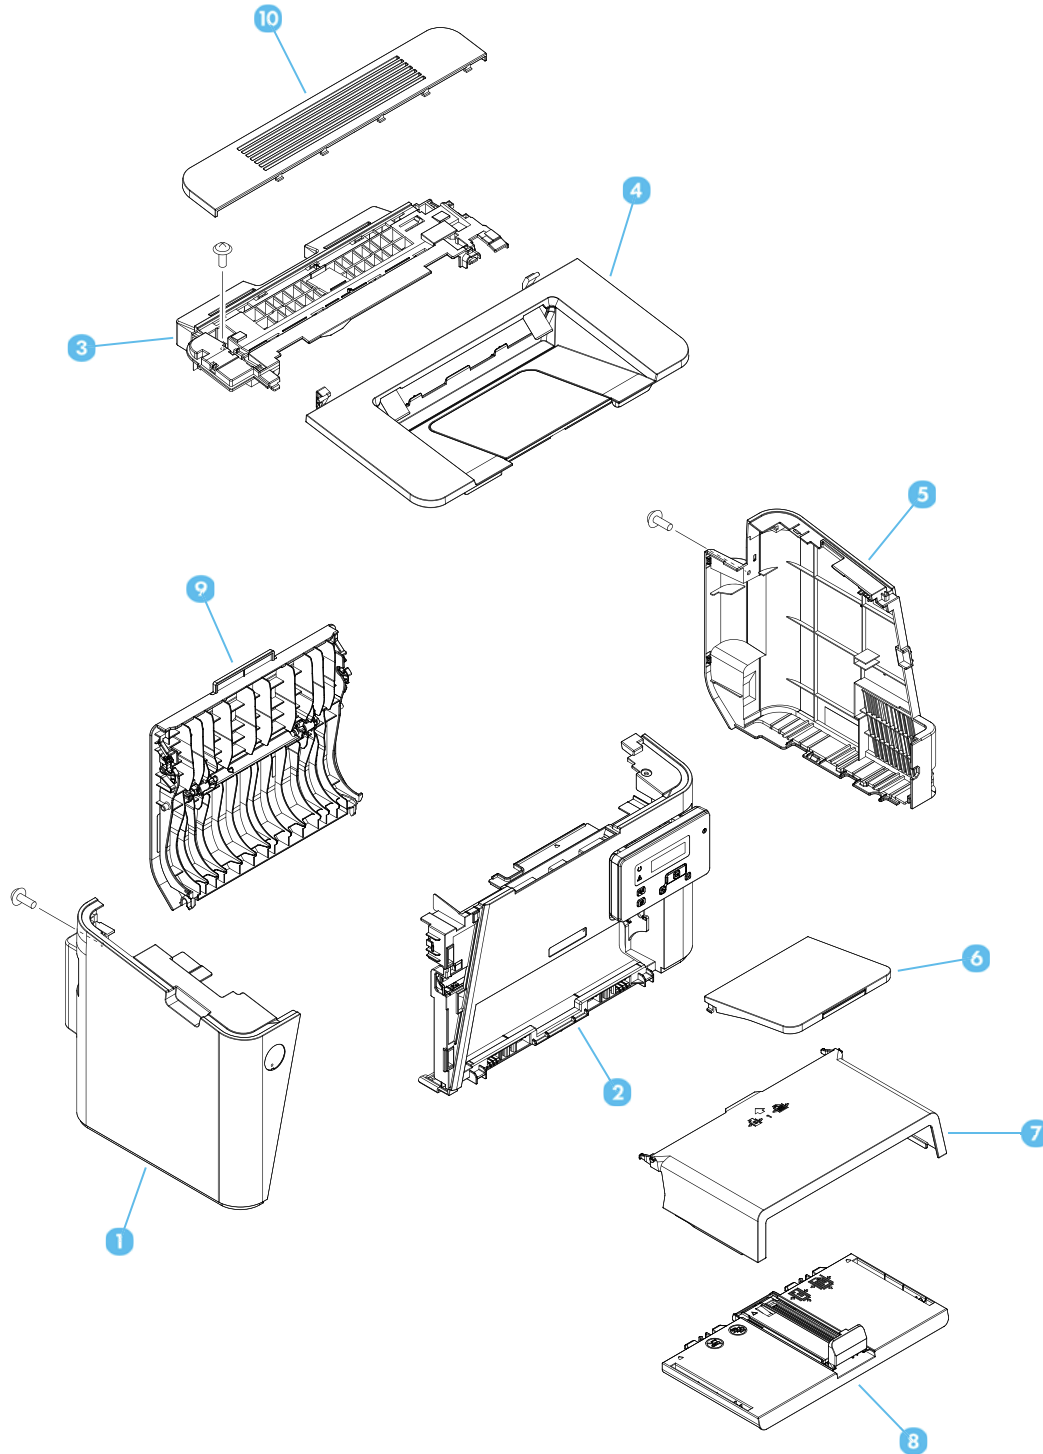

Covers

Duplex product

Figure 2-1 External panels and covers, duplex product

Table 2-6 External panels and covers, duplex product

Ref	Description	Part number	Qty
1	Cover, left (duplex product)	RL1-3671-000	1
2	Front cover assembly (duplex product)	RM2-0411-000	1
3	Cover, top (duplex product)	RC3-3898-000	1
4	Cartridge door assembly	RM1-9652-000	1
5	Cover, right (duplex product)	RC3-3900-000	1
6	Paper delivery tray assembly	RM1-9649-000	1
7	Cover, dust	RC3-3902-000	1
8	Paper pick-up tray assembly	RM1-9677-000	1
9	Duplexing door assembly	RM1-9654-000	1
10	Cap (duplex product)	RC3-3923-000	1