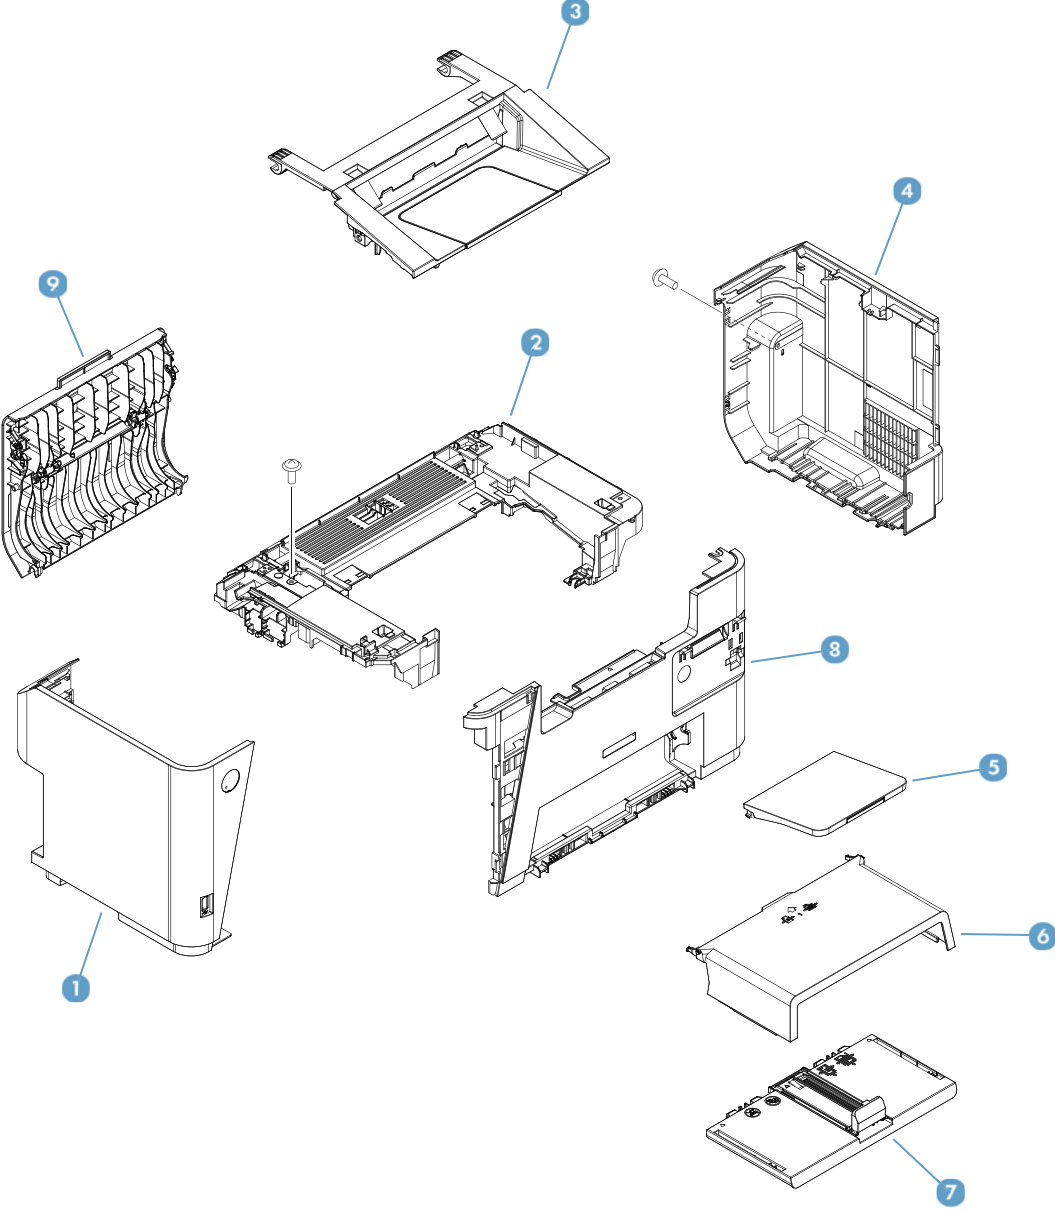

Covers

Figure 3-1 External panels and covers

Table 3-6 External panels and covers

| Ref | Description | Part number | Qty |
|------------|------------------------------|--------------------|------------|
| 1 | Cover, left | RL1-3803-000 | 1 |
| 2 | Cover, top | RC3-4790-000 | 1 |
| 3 | Cartridge door assembly | RM1-9890-000 | 1 |
| 4 | Cover, right | RC3-4792-000 | 1 |
| 5 | Paper delivery tray assembly | RM1-9649-000 | 1 |
| 6 | Cover, dust | RC3-3902-000 | 1 |
| 7 | Paper pick-up tray assembly | RM1-9677-000 | 1 |
| 8 | Cover, front | RL1-3802-000 | 1 |
| 9 | Duplexing door assembly | RM1-9654-000 | 1 |