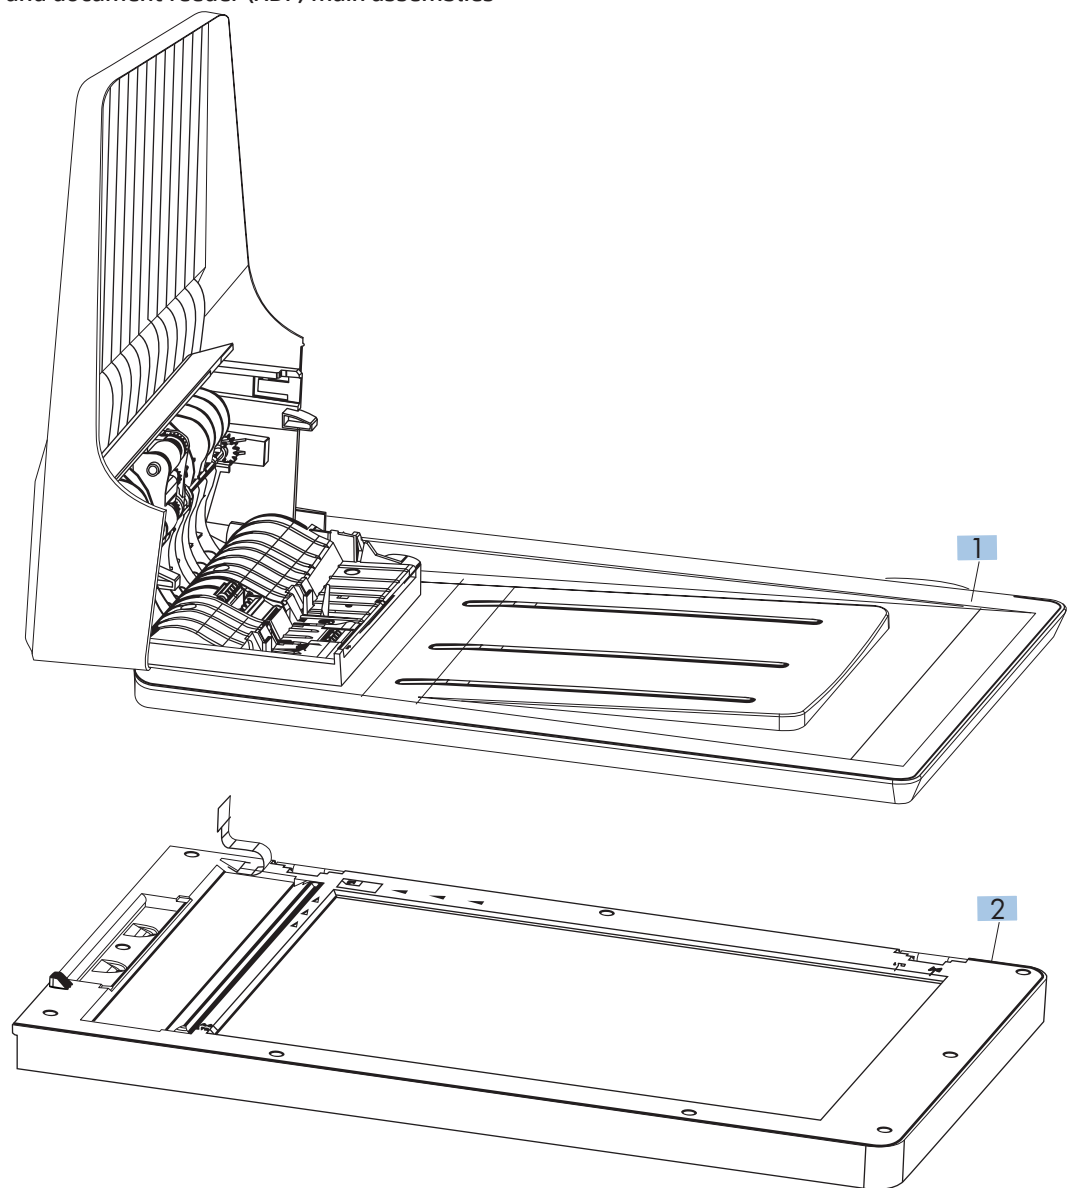

Scanner and document feeder (ADF)

Scanner and document feeder (ADF) main assemblies

Figure 3-5 Scanner and document feeder (ADF) main assemblies

Table 3-10 Scanner and document feeder (ADF) main assemblies

Ref	Description	Part number	Qty
NA	Assembly, scanner/ADF (complete)	CF484-60103	1
1	Assembly, Auto Document Feeder	CF484-60116	1
2	1200PPI scanner assembly	CF484-60110	1