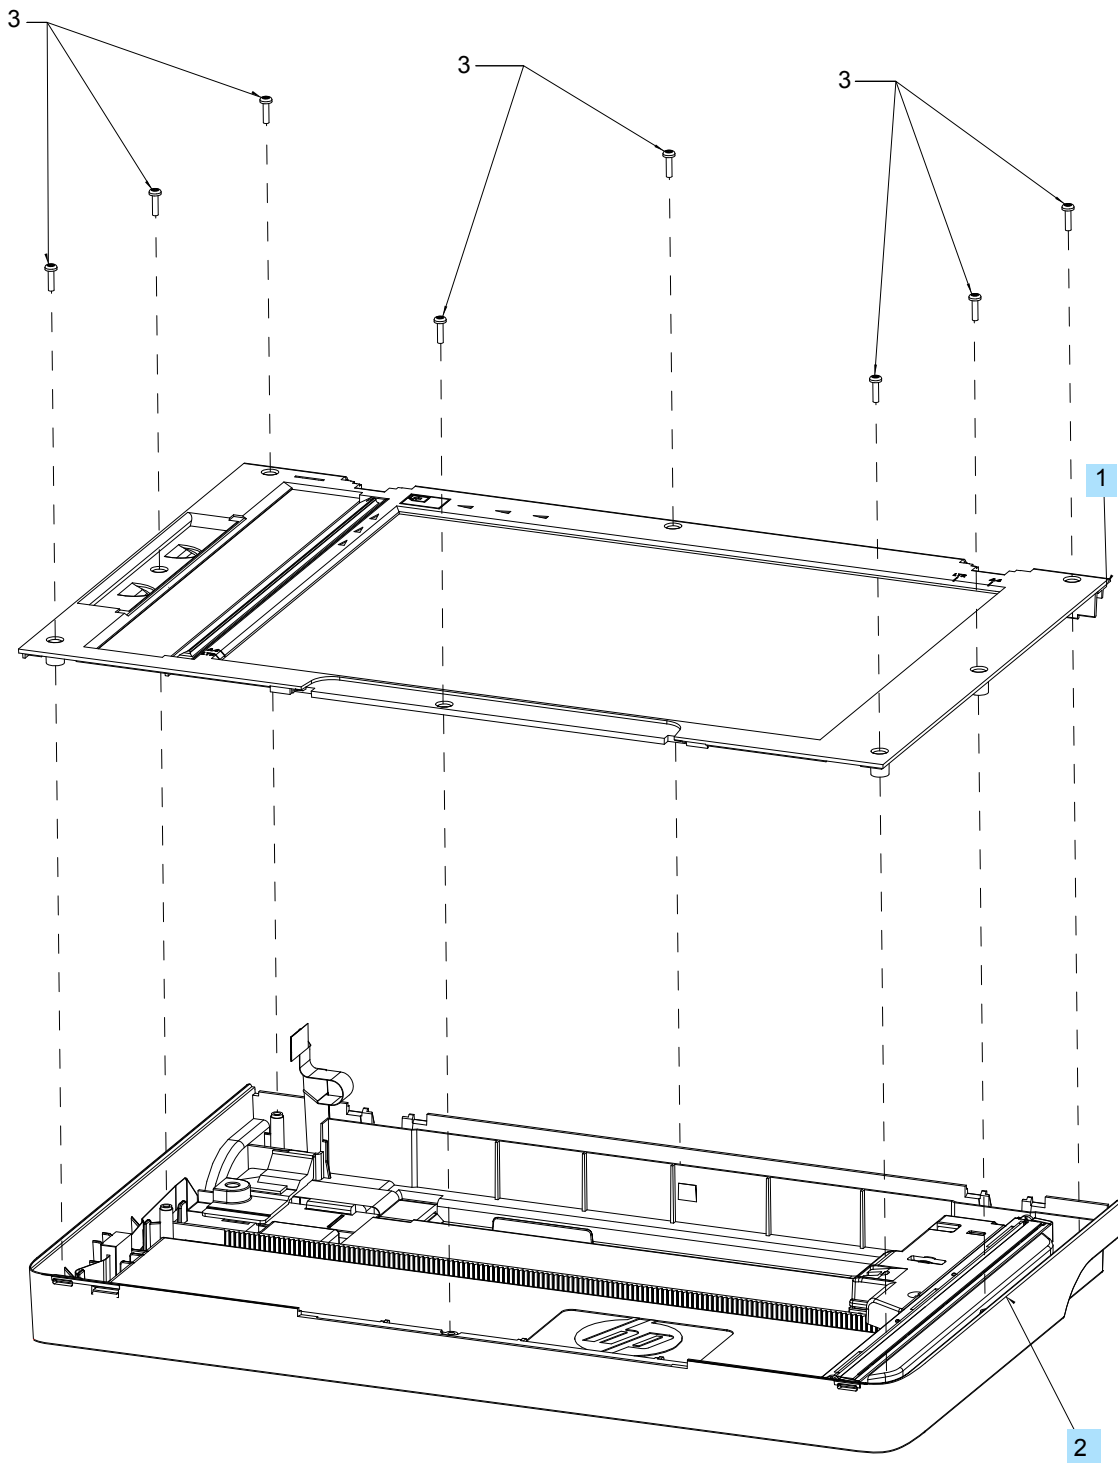

# Scanner assembly internal components

## Scanner assembly internal components (1 of 2)

Figure 3-7 Scanner assembly internal components (1 of 2)

**Table 3-12 Scanner assembly internal components (1 of 2)**

<b>Ref</b>	<b>Description</b>	<b>Part number</b>	<b>Qty</b>
1	Assembly, scan bezel <sup>1</sup>	CF484-60111	1
2	Assembly, scanner base <sup>1</sup>	CF484-60112	1