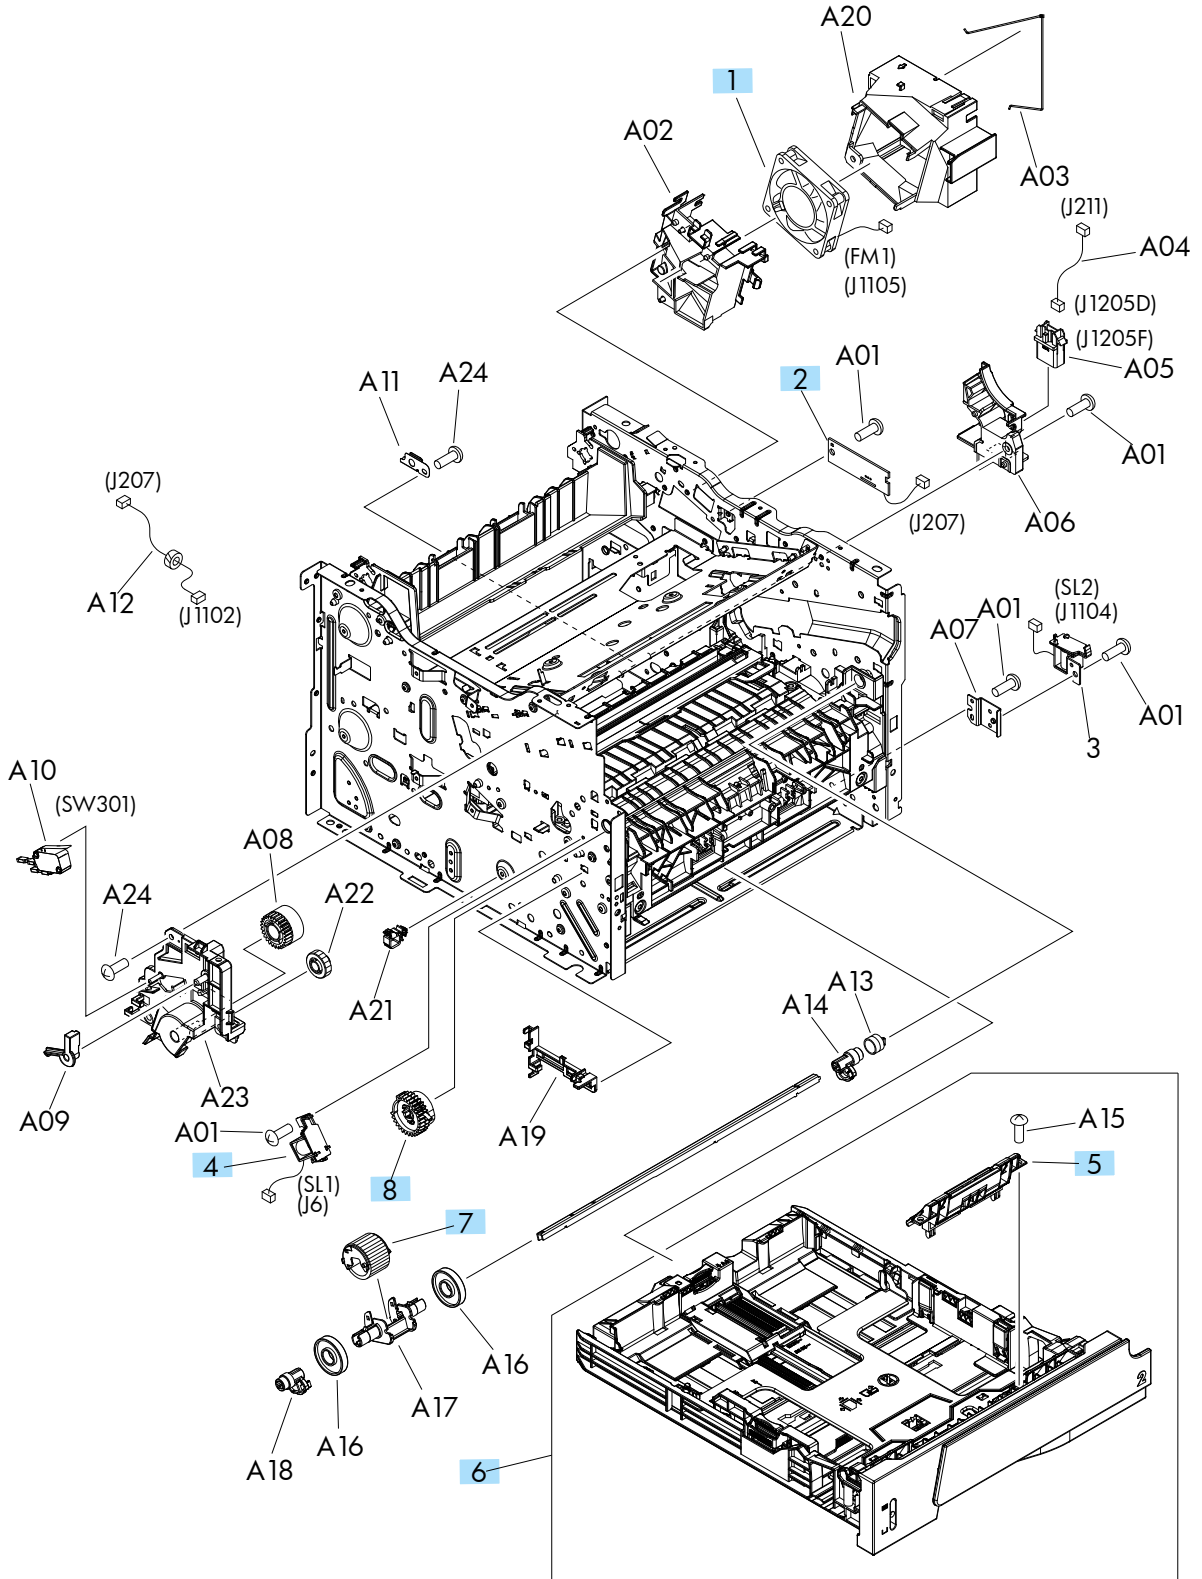

Figure 2-7 Internal components (4 of 5)

Table 2-11 Internal components (4 of 5)

Ref	Description	Part number	Qty
1	Fan	RK2-2276-000CN	1
2	Connecting PCA	RM1-9114-000CN	1
4	Solenoid, Tray 1	RK2-2731-000CN	1
5	Separation pad holder assembly, Tray 2	RM1-7365-000CN	1
6	Cassette assembly (Tray 2)	RM1-9137-000CN	1
7	Pickup roller, multipurpose tray (Tray 1)	RL1-3307-000CN	1
8	Multipurpose tray pickup gear assembly	RM1-9127-000CN	1