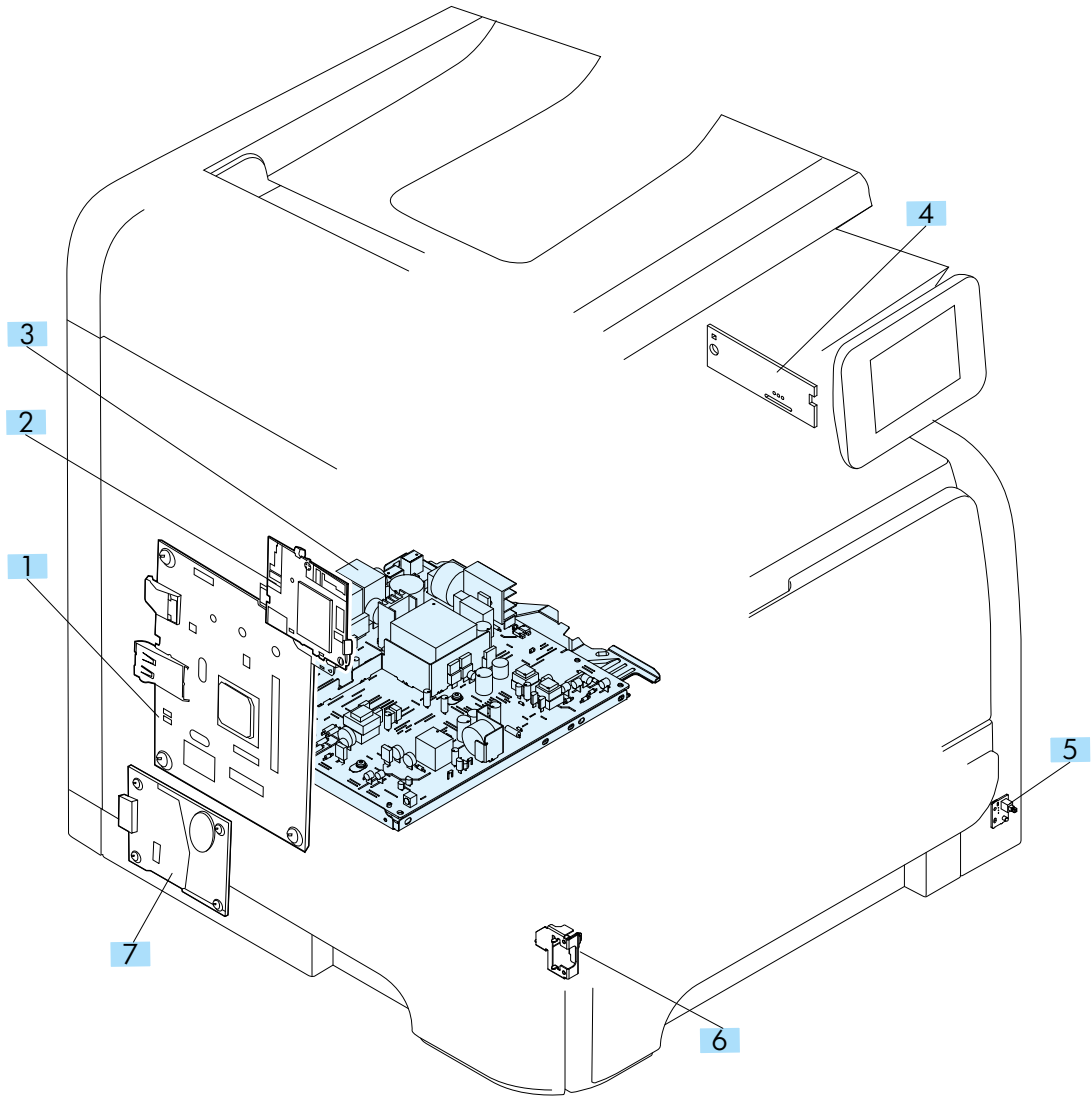

Figure 2-9 PCA locations

Table 2-13 PCA locations

Ref	Description	Part number	Qty
1	Formatter PCA	CF229-60001	1
1	Formatter PCA (China only)	CF229-69001	1
2	Wireless PCA (HP LaserJet M425dw model only)	CF1150-7940	1
2	Wireless PCA holder (not pictured)	CF286-40014	
3	Engine controller assembly (DC controller) PCA — 110V	RM1-9308-000CN	1
3	Engine controller assembly (DC controller) PCA — 220V	RM1-9309-000CN	1
4	Connecting PCA	RM1-9114-000CN	1
5	Power switch PCA	RM1-9039-000CN	1
6	Universal serial bus (USB) PCA	CF368-60001	1
7	Fax PCA (all countries/regions except Europe)	CF206-60001	1
7	Fax PCA (Europe)	CF207-60001	1