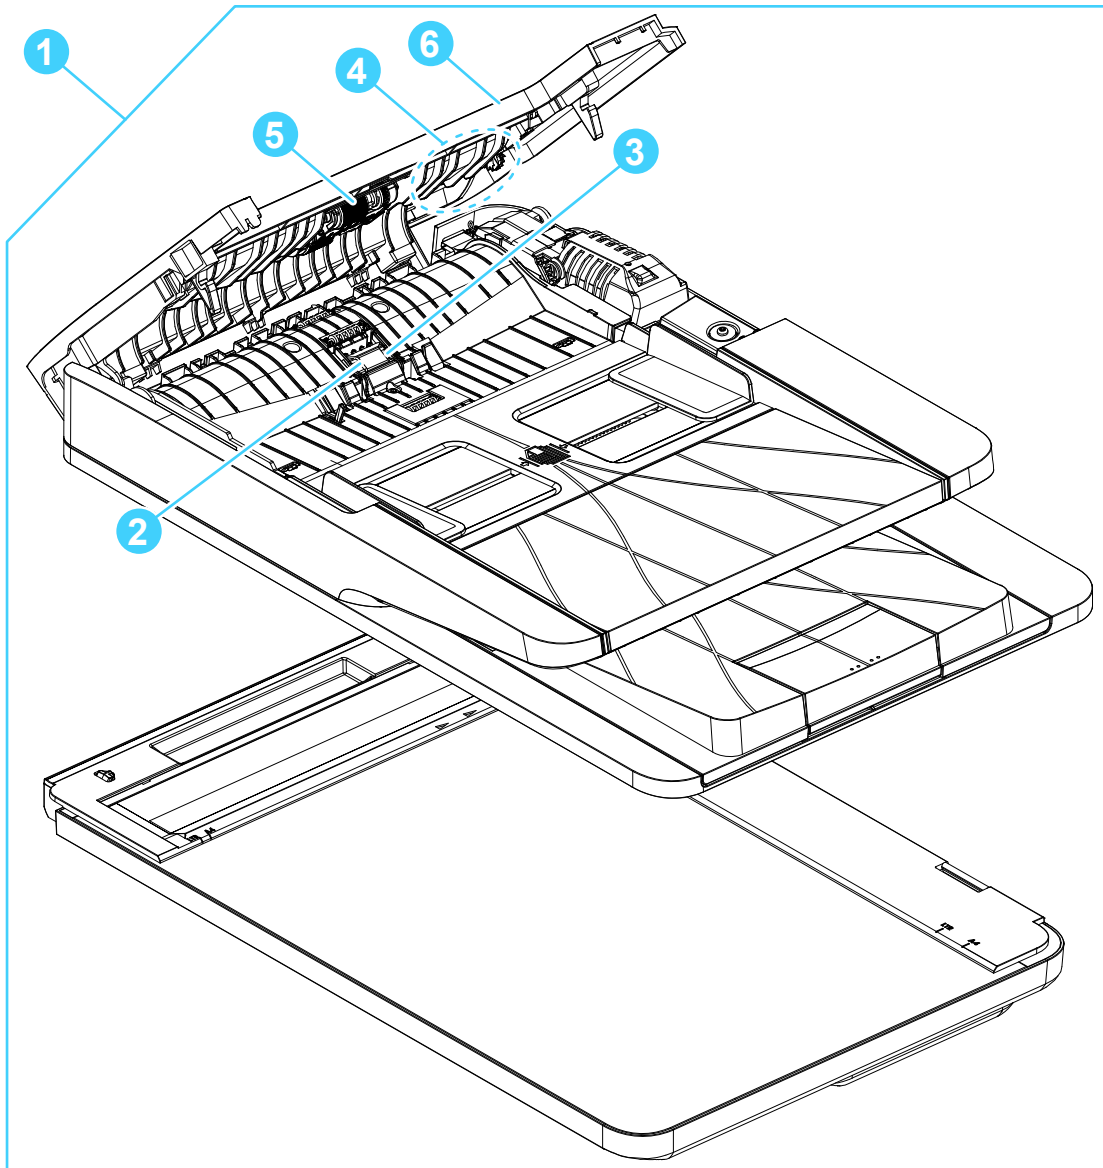

## Document feeder and image scanner

 **NOTE:** Parts listed in this section are for the M426 and M427 printers.

### Main assemblies

Figure 2-1 Main assemblies (document feeder and image scanner)

**Table 2-3 Main assemblies (document feeder and image scanner)**

<b>Ref</b>	<b>Description</b>	<b>Part number</b>	<b>Qty</b>
1	Document feeder and image scanner assembly (simplex models M426/M427)	C5F98-60109	1
1	Document feeder and image scanner assembly (duplex models M426/M427)	C5F98-60110	1
2	ADF separation pad	B3Q10-40080	1
3	Support, ADF separation pad	B3Q10-40079	1
Not shown	Spring, ADF separation pad (under the separation pad)	B3Q10-00019	1
4	Shaft, ADF pick extension	B3Q10-40081	1
5	ADF pick roller assembly	B3Q10-60105	1
6	Cover, ADF outer	B3Q10-40013	1
Not shown	Cover, ADF inner (under the out cover)	B3Q10-40012	1
Not shown	Ferrite ISA (M426fdn; M426fdw; M427fdn; M427fdw)	9170-2664	1
Not shown	Ferrite, ISA	9170-2437	1
Not shown	Ferrite, motor	9170-2659	1
Not shown	Cover, FFC	C5F98-40002	1
Not shown	Cover, core	C5F98-40003	1
Not shown	ISA lift	B3Q10-60128	1
Not shown	Slider pin, ISA lift	B3Q10-40041	1