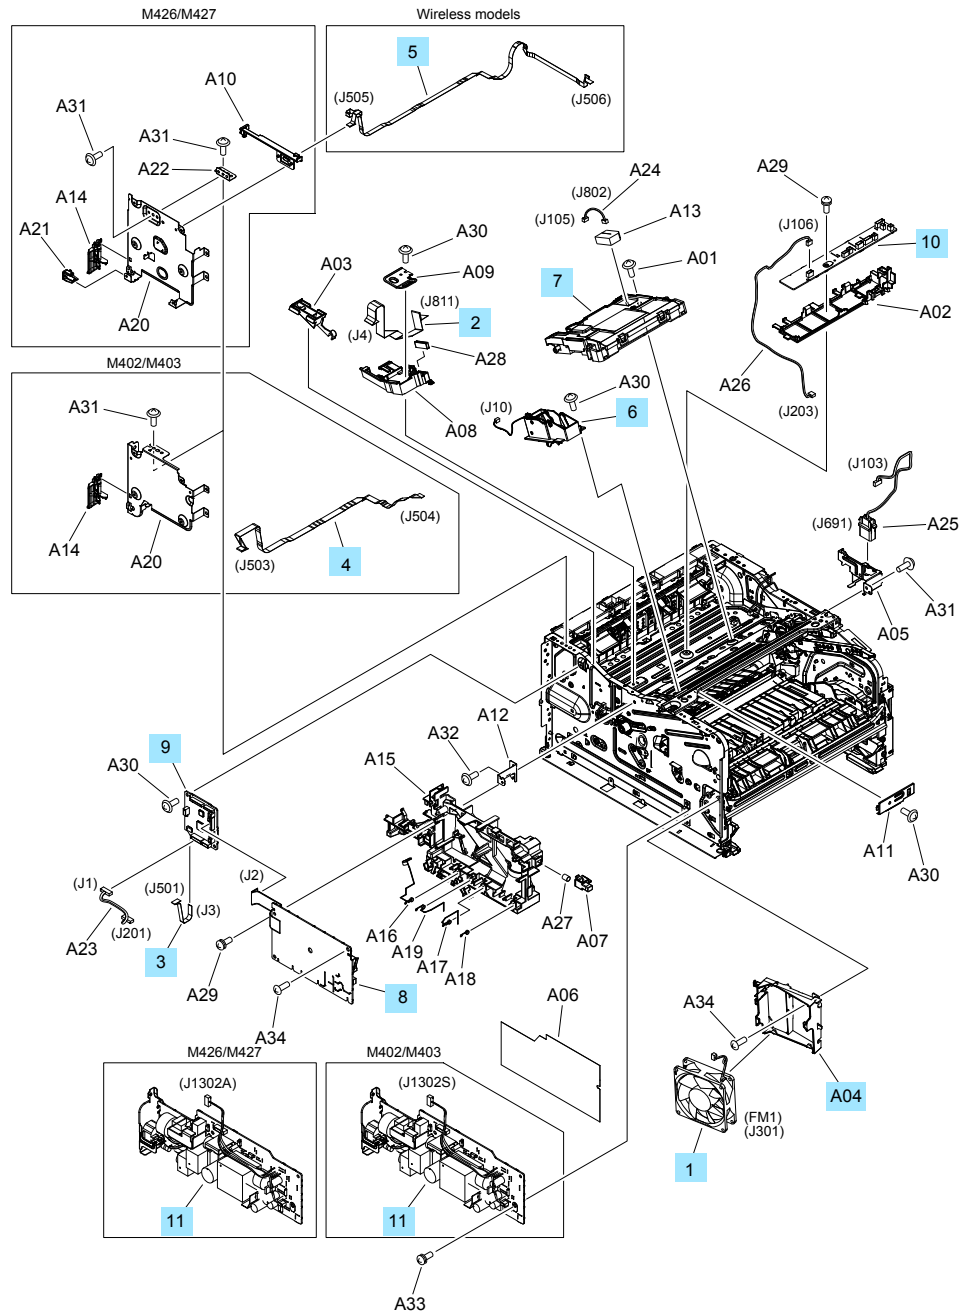

Internal components, printer base

Internal components, printer base (1 of 3)

Figure 2-4 Internal components, printer base (1 of 5)

Table 2-6 Internal components, printer base (1 of 3)

Ref	Description	Part number	Qty
1	Fan, FM1	RK2-8068-000CN	1
2	Cable, laser-scanner FFC	RK2-6919-000CN	1
3	Cable, formatter FFC (M246/M247)	RK2-6931-000CN	1
3	Cable, formatter FFC (M402/M403)	RK2-6920-000CN	1
4	Cable, panel FFC (M402/M403)	RK2-6943-000CN	1
5	Cable, Near field communication (NFC) FFC (wireless models M402/M403)	RK2-6947-000CN	1
5	Cable, Near field communication (NFC) FFC (wireless models M426/M427)	RK2-6949-000CN	1
6	Cable, tag assembly	RM2-5426-000CN	1
7	Laser-scanner assembly	RM2-5528-000CN	1
8	High-voltage power supply (HVPS) PCA	RM2-7508-000CN	1
9	DC controller PCA	RM2-8680-000CN	1
10	Connecting PCA (duplex models)	RM2-7510-000CN	1
10	Connecting PCA (simplex models)	RM2-8510-000CN	1
11	Low-voltage power supply (LVPS) PCA (110–127 V M426/M427)	RM2-8518-000CN	1
11	Low-voltage power supply (LVPS) PCA (220–240 V M426/M427)	RM2-8519-000CN	1
11	Low-voltage power supply (LVPS) PCA (110–127 V M402/M403)	RM2-8517-000CN	1
11	Low-voltage power supply (LVPS) PCA (220–240 V M402/M403)	RM2-8516-000CN	1
A04	Duct, fan	RC4-2891-000CN	1
Not shown	Duplex release button	RC2-6075-000CN	1
Not shown	Pad, thermal transfer	5851-6550	1
Not shown	Formatter PCA (M426dw; M427dw)	C5F99-60001	1
Not shown	Formatter PCA (M426fdn; M426fdw; M427fdn; M427fdw)	C5F98-60001	1
Not shown	Formatter PCA (M402d; M403d)	C5F92-60001	1
Not shown	Formatter PCA (M402n; M402dn; M403n; M403dn)	C5F93-60001	1
Not shown	Formatter PCA (M402dw; M403dw)	C5F94-60001	1
Not shown	Fax PCA (US/AP; M426fdn; M426fdw; 427fdn; M427fdw)	CF206-60001	1
Not shown	Fax PCA (Euro; M426fdn; M426fdw; 427fdn; M427fdw)	CF207-60001	1
Not shown	Fax PCA (Brazil; M426fdn; M426fdw; 427fdn; M427fdw)	CF208-60001	1
Not shown	Spacer, hexagonal fax (M426fdn; M426fdw; 427fdn; M427fdw)	C5F98-20001	1
Not shown	Wireless module	0960-3293	1
Not shown	Wireless holder	B3Q10-40054	1