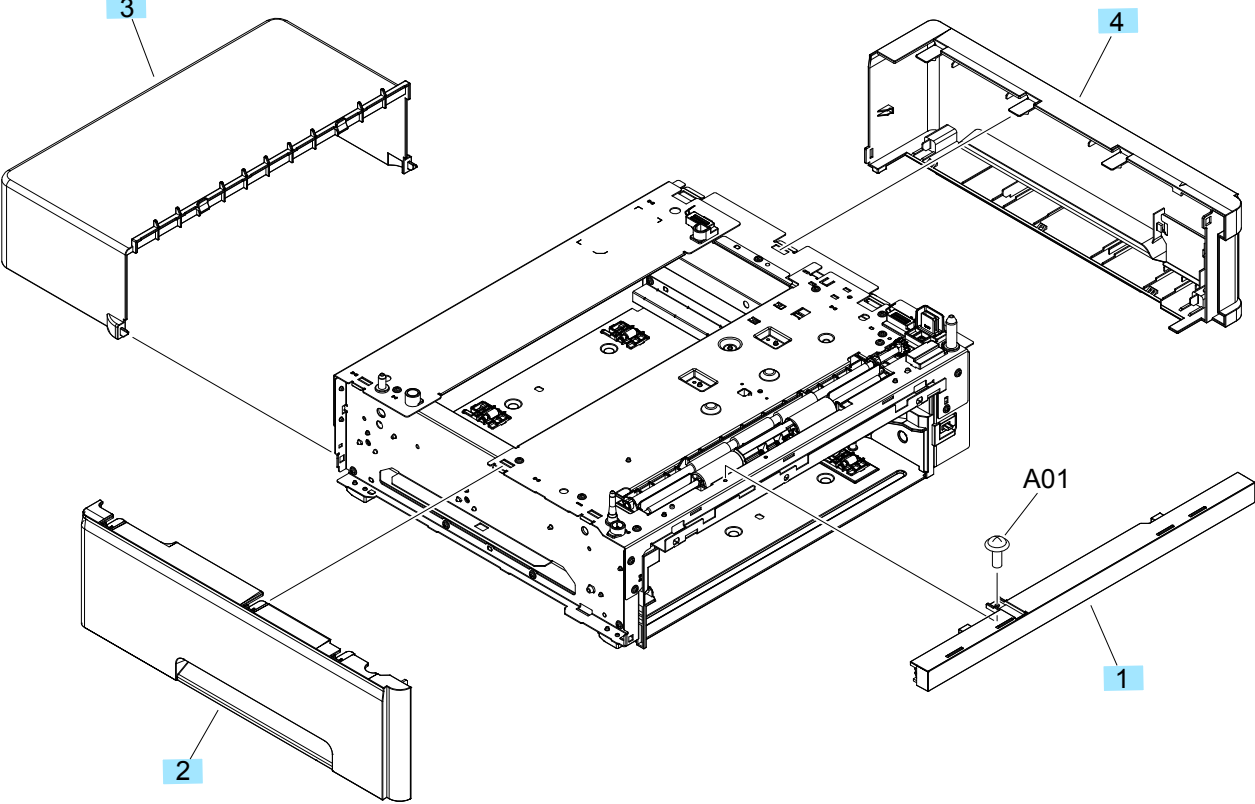

500-sheet feeder, cassette, external panels and covers

Figure 2-11 500-sheet feeder cassette external panels and covers

Table 2-14 500-sheet feeder cassette external panels and covers

Ref	Description	Part number	Qty
1	Cover, front, 500-sheet cassette	RC3-6131-000	1
2	Cover, left, 500-sheet cassette	RC3-6132-000	1
3	Cover, cassette	RC3-6134-000	1
4	Cover, right, 500-sheet cassette	RM2-0656-000	1