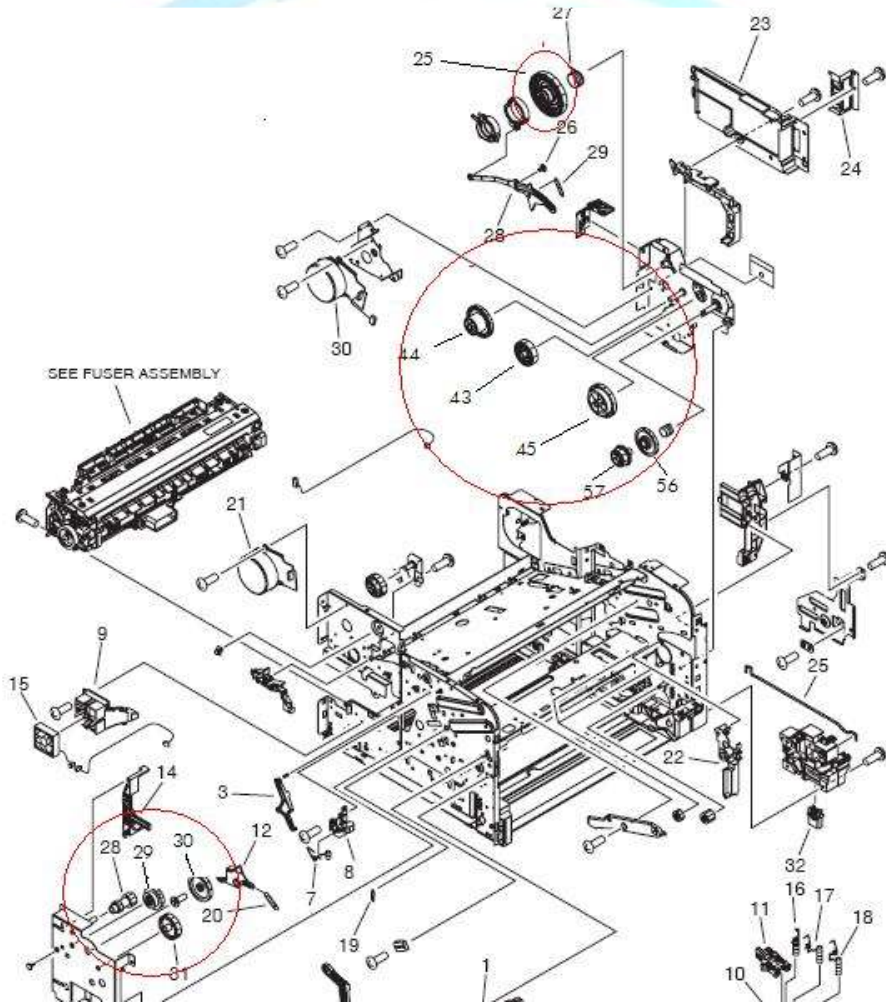

***Fuser & Main Drive Assembly Gear
HP LaserJet 5200***

This document shows the part number of the fuser drive gears in the HP LaserJet 5200 printer.

Details

Part Numbers:

Laser Pros Item # 5200/M5025/M5035-GK for the following gears:

25: RU5-0546-000, GEAR, 133T
43: RU5-0547-000 GEAR 73T
44: RU5-0548-000 GEAR 96T/52T
45: RU5-0549-000 GEAR 99T/40T
56: RU5-0550-000 GEAR 43T
57: RU5-0551-000 GEAR 26T

Laser Pros Item # 5200-GK for the following gears:

28: RU5-0574-000 GEAR 37T/16T
29: RU5-0575-000 GEAR 33T/19T
30: RU5-0576-000 GEAR 36T/17T
31: RU5-0577-000 GEAR 31T