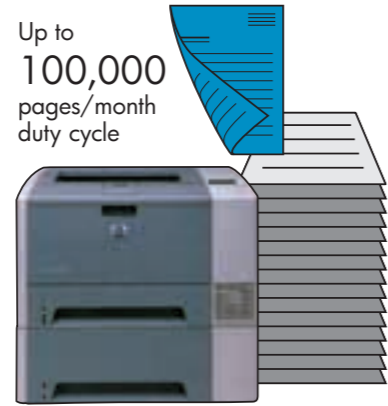

HP's award winning assurance

Up to
100,000
pages/month
duty cycle

Excellent robustness and reliability—up to 100,000-page monthly duty cycle