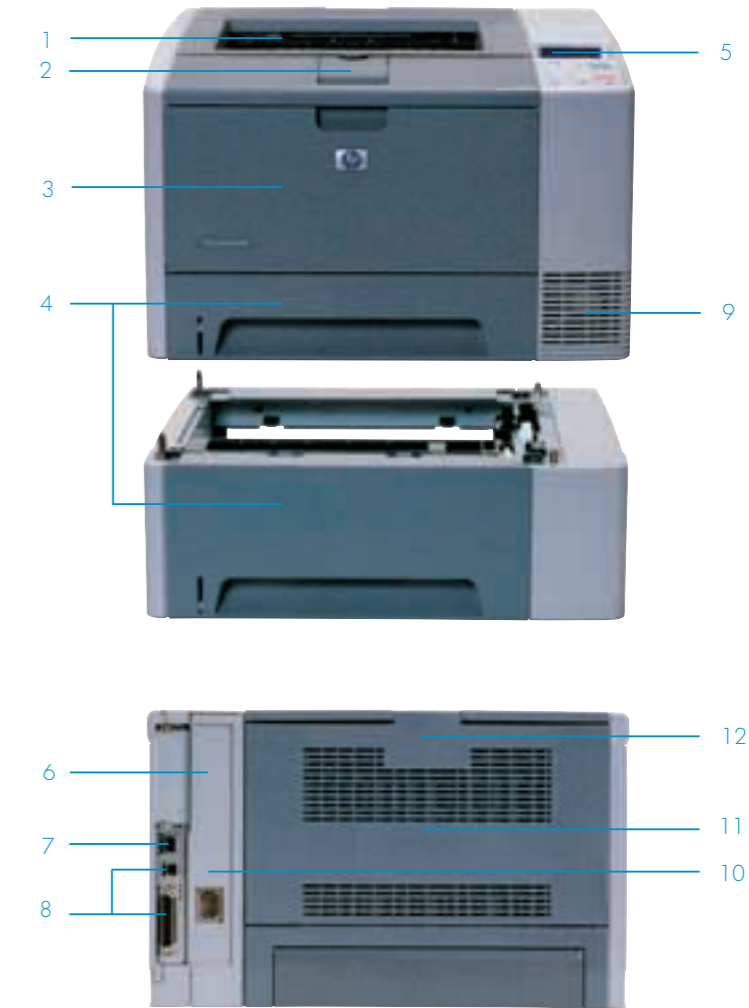

Series at a glance

HP LaserJet 2420 (Q5956A)	HP LaserJet 2420d (Q5957A)	HP LaserJet 2420n (Q5958A)	HP LaserJet 2420dn (Q5959A)	HP LaserJet 2430n (Q5960A)¹	HP LaserJet 2430tn (Q5961A)	HP LaserJet 2430dn (Q5962A)
- Print speed of up to 30 ppm (letter), 28 ppm (A4) 32 MB RAM, expandable to 288 MB 100-sheet multipurpose tray 250-sheet input tray	- Print speed of up to 30 ppm (letter), 28 ppm (A4) 48 MB RAM, expandable to 304 MB 100-sheet multipurpose tray 250-sheet input tray - Built-in automatic two-sided printing	- Print speed of up to 30 ppm (letter), 28 ppm (A4) 64 MB RAM, expandable to 320 MB 100-sheet multipurpose tray 250-sheet input tray - HP Jetdirect Fast Ethernet embedded print server	- Print speed of up to 30 ppm (letter), 28 ppm (A4) 64 MB RAM, expandable to 320 MB 100-sheet multipurpose tray 250-sheet input tray - Built-in automatic two-sided printing - HP Jetdirect Fast Ethernet embedded print server	- Print speed of up to 35 ppm (letter), 33 ppm (A4) 64 MB RAM, expandable to 320 MB 100-sheet multipurpose tray 250-sheet input tray - HP Jetdirect Fast Ethernet embedded print server	- Print speed of up to 35 ppm (letter), 33 ppm (A4) 64 MB RAM, expandable to 320 MB 100-sheet multipurpose tray 500-sheet input tray - HP Jetdirect Fast Ethernet embedded print server	- Print speed of up to 35 ppm (letter), 33 ppm (A4) 64 MB RAM, expandable to 320 MB 100-sheet multipurpose tray 250-sheet input tray - Built-in automatic two-sided printing - HP Jetdirect Fast Ethernet embedded print server

¹ Not available in China, Japan and Singapore.