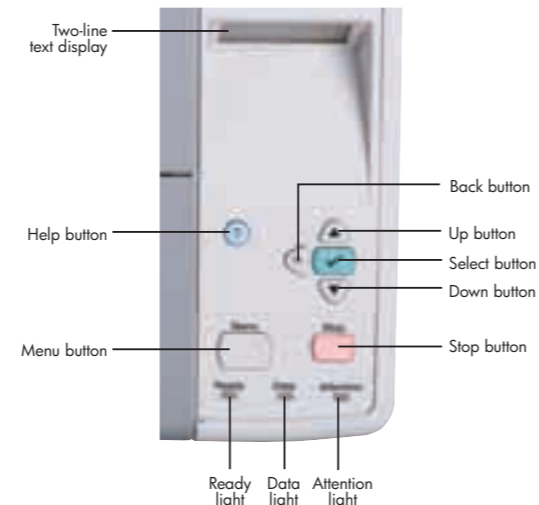

Easy-to-use control panel with informative two-line display

HP voted best in service and support for 9 years running

Worldwide support that's world renowned

For even greater peace of mind, every HP product comes with award winning HP service and support—HP Customer Care. Our highly experienced and knowledgeable customer service professionals are there to help you—online (www.hp.com/support), via email or on the phone for fast response—round the clock, round the globe in as many as 18 languages.

HP Customer Care offers full-service support through a broad range of services, including setup and installation, warranty upgrades, troubleshooting tools, repair and exchange services, phone and Web support, software updates and self-maintenance services. Our wide range of warranty and repair options give you maximum flexibility and convenience—you can return your product directly to HP or your local retailer or a HP repair center⁴. If you choose to do the repairs yourself, you can trust HP to quickly deliver all the parts you need.

HP LaserJet 2400 printer series

- 250-sheet top output bin with long paper extension
2. One-door access to the easy-to-install print cartridge
- 100-sheet multipurpose tray enables automatic and manual feeding of special papers
- 250-sheet input tray and 500-sheet input tray for an 850-sheet total input capacity
5. Intuitive, two-line control panel with a built-in help function
6. Two CompactFlash slots provide optional access to additional fonts and enable third-party solutions
7. HP Jetdirect Fast Ethernet embedded print server for easy network sharing
8. Hi-Speed USB 2.0 and parallel ports provide simple direct connections
9. On/Off switch
10. 64 MB DDR memory expandable to 320 MB and a powerful 400 MHz processor
11. Automatic two-sided printing
- 100-sheet rear output bin provides a straight-through paper path for special papers