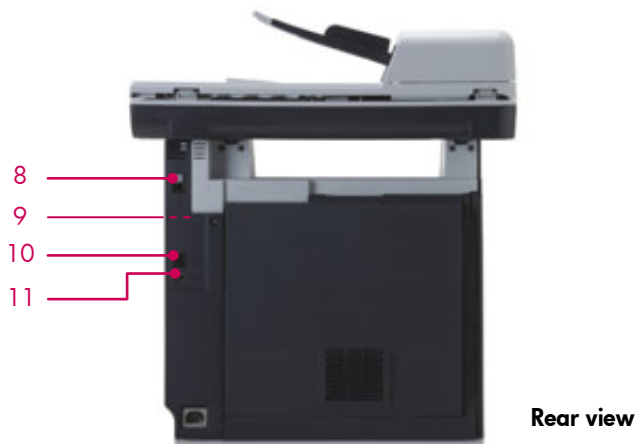

HP Color LaserJet CM2320 MFP series

1. 1 50-sheet ADF for hands-free copying, scanning, and faxing
2. 2 Intuitive color graphical display with fax, copy, and scan keys, a built-in help function, and photo preview
3. 3 150-sheet output bin
4. 4 One-door access to the preinstalled, easy-to-replace Original HP print cartridges with HP ColorSphere toner
5. 5 50-sheet multipurpose tray for convenient use of specialty papers
6. 6 250-sheet input tray 2 with the option to add a 250-sheet input tray 3 for a maximum input capacity of 550 sheets
7. 7 Color flatbed scanner with LED illumination
8. 8 RJ-11 fax ports
9. 9 A powerful 450 MHz processor and 160 MB memory, expandable to 416 MB
10. 10 Built-in Ethernet/Fast Ethernet networking
11. 11 Hi-Speed USB 2.0 port

HP Color LaserJet CM2320nf MFP shown. CM2320fxi model, with automatic two-sided printing and copying, photo memory card slots and additional 250-sheet input tray, shown in "Series at a glance" table below.

Series at a glance

Part number	CC434A	CC436A	CC435A
50-sheet ADF, 50-sheet multipurpose tray 1, and 250-sheet input tray 2	✓	✓	✓
250-sheet input tray 3	Optional	Optional	✓
Color printing, scanning, and copying	✓	✓	✓
Built-in Ethernet/Fast Ethernet networking	✓	✓	✓
Fax (including FaxTel and private receive)	Not available	✓	✓
Color graphical display	Not available	✓	✓
Two-sided printing and copying	Manual	Manual	Automatic
Photo memory card slots	Not available	Not available	✓
Scan to e-mail	PC assisted	Stand alone	Stand alone