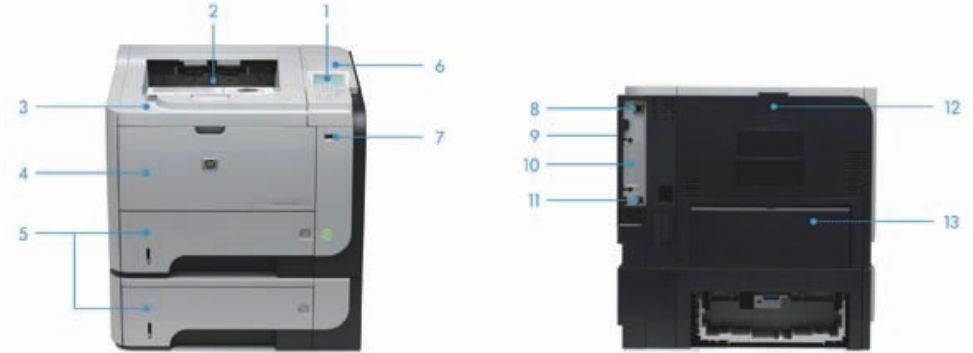

<sup>3</sup> Available with dn and x models only

<sup>4</sup> Not included, please purchase separately

<sup>5</sup> The P3015d and dn models have a 600-sheet standard input capacity, two 500-sheet trays may be added; x model has an 1 100-sheet standard input capacity, an additional 500-sheet tray can be added.

## Product walkaround

HP LaserJet P3015X printer shown

1. Intuitive control panel with four-line LCD display, 10-number key pad, and "Show-Me-How" menu
2. 250-sheet top output bin
3. One-door access to the easy-to-install print cartridge
4. 100-sheet multipurpose tray handles a variety of special papers
5. Two 500-sheet input trays for a 1,100-sheet total input capacity
6. Hardware integration pocket for connecting optional HP or partner solutions
7. Host USB 2.0 port for walk-up USB printing
8. HP Jetdirect 10/100/1000 Ethernet embedded print server
9. 128 MB memory expandable to 640 MB, and a 540 MHz processor
10. One open EIO slot
11. Hi-Speed USB 2.0 port for direct connection to printer
12. 100-sheet straight-through path supports special papers
13. Built-in automatic two-sided printing