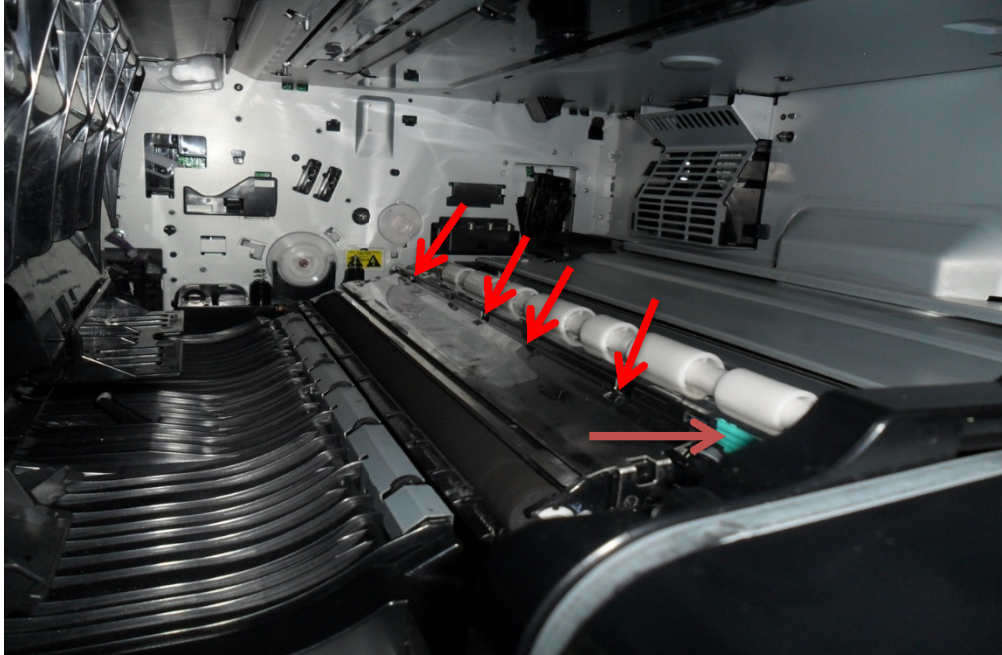

Paper Jam Error 13.B2.FF

HP LaserJet Enterprise M806/M830MFP

The registration in the M806/M830 series contains 4 paper sensors – three of which are paper width sensors (PS1, PS2 and PS3) and also top of page sensor (PS4). The registration also has an access plate that lifts (green tab) to expose the sensor flags. Any of the 4 flags obstructed at power on will produce 13.B2.FF where the plate would need to be lifted for inspection as any paper obstruction may not be visible otherwise.

Callouts showing four sensor flags and green lift tab.