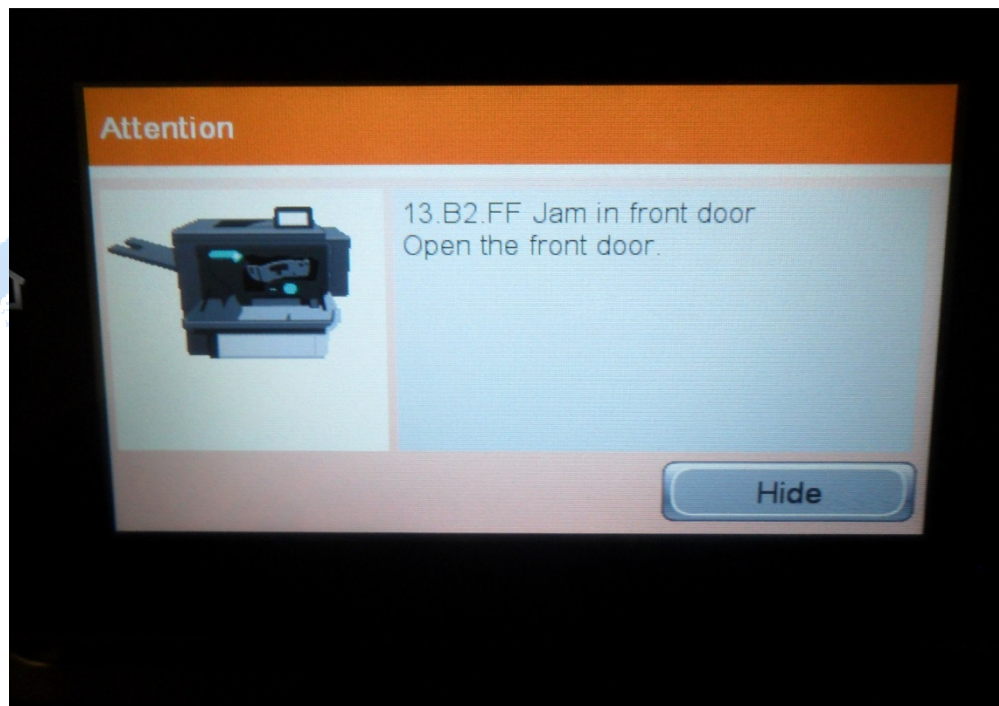

Paper Jam Error 13.B2.FF

HP LaserJet Enterprise M806/M830MFP

The registration in the M806/M830 series contains 4 paper sensors – three of which are paper width sensors (PS1, PS2 and PS3) and also top of page sensor (PS4). The registration also has an access plate that lifts (green tab) to expose the sensor flags. Any of the 4 flags obstructed at power on will produce 13.B2.FF where the plate would need to be lifted for inspection as any paper obstruction may not be visible otherwise.

Callouts showing four sensor flags and green lift tab.